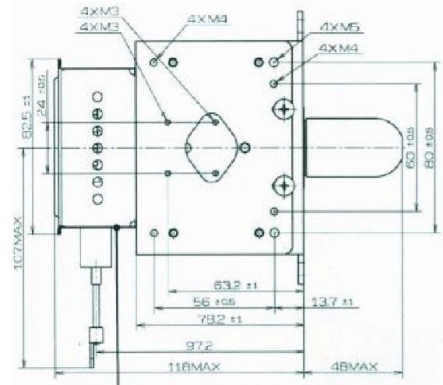

MAGNETRON - MB2658A-120DB

Categories: Magnetrons

Tube Outline Dimensions (mm(inch))

BILDERGALERIE

Tube Outline Dimensions (mm(inch))

Tube Outline Dimensions (mm(inch))

ADDITIONAL INFORMATION

Typ	Magnetron
OEM Item Number	MB2658A-120DB
Output Power CW [W]	3000
Frequency [MHz]	2450
ISM Band	S-Band
Cooling	water-cooled
Orientation of HV and cooling connectors	180°
Fastening / Studs	4 x Through-hole 5,8 (no studs)
Orientation HV to fastening	0°
Magnet	Packaged magnet
Cooling Connector Type	Hose Nipple Ø9 mm (90° angle)
Temperature sensor	-