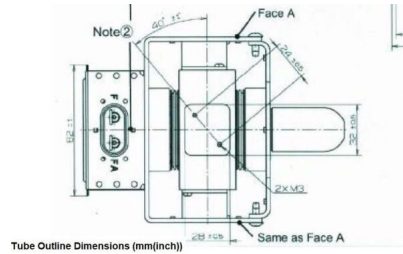

MAGNETRON - MB2658A-120DB

Categories: Magnetrons

Tube Outline Dimensions (mm(inch))

BILDERGALERIE

Tube Outline Dimensions (mm(inch))

Tube Outline Dimensions (mm(inch))

ADDITIONAL INFORMATION

Typ	Magnetron
OEM Item Number	MB2658A-120DB
Output Power CW [W]	3000
Frequency [MHz]	2450
ISM Band	S-Band
Cooling	water-cooled
Orientation of HV and cooling connectors	180°
Fastening / Studs	4 x Through-hole 5,8 (no studs)
Orientation HV to fastening	0°
Magnet	Packaged magnet
Cooling Connector Type	Hose Nipple Ø9 mm (90° angle)
Temperature sensor	-