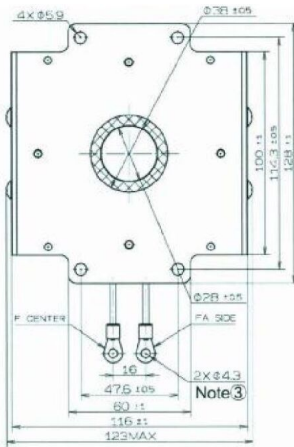

MAGNETRON - MB2658A-120DB

Categories: Magnetrons

Tube Outline Dimensions (mm(inch))

BILDERGALERIE

Tube Outline Dimensions (mm(inch))

Tube Outline Dimensions (mm(inch))

ADDITIONAL INFORMATION

Typ	Magnetron
OEM Item Number	MB2658A-120DB
Output Power CW [W]	3000
Frequency [MHz]	2450
ISM Band	S-Band
Cooling	water-cooled
Orientation of HV and cooling connectors	180°
Fastening / Studs	4 x Through-hole 5,8 (no studs)
Orientation HV to fastening	0°
Magnet	Packaged magnet
Cooling Connector Type	Hose Nipple Ø9 mm (90° angle)
Temperature sensor	-