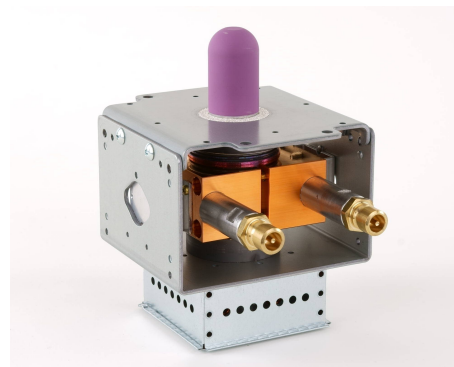

MAGNETRON - MB2658A-120EL

Categories: Magnetrons

BILDERGALERIE

Outline Dimensions (mm)(inch)

Outline Dimensions (mm)(inch)

ADDITIONAL INFORMATION

Typ	Magnetron
OEM Item Number	MB2658A-120EL
Output Power CW [W]	3000
Frequency [MHz]	2450
ISM Band	S-Band
Cooling	water-cooled
Orientation of HV and cooling connectors	180°
Fastening / Studs	4 x Through-hole 5,8 (no studs)
Orientation HV to fastening	0°
Magnet	Packaged magnet
Cooling Connector Type	Plug nipples
Temperature sensor	50 °C (122 °F)