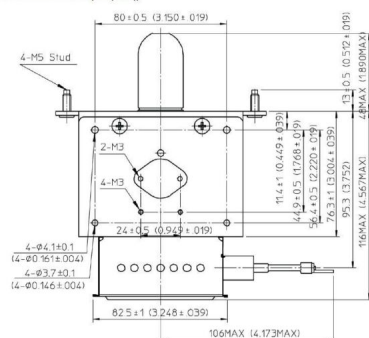

MAGNETRON - MB2658A-120EL

Categories: Magnetrons

BILDERGALERIE

Outline Dimensions (mm)(inch)

Outline Dimensions (mm)(inch)

ADDITIONAL INFORMATION

Typ	Magnetron
OEM Item Number	MB2658A-120EL
Output Power CW [W]	3000
Frequency [MHz]	2450
ISM Band	S-Band
Cooling	water-cooled
Orientation of HV and cooling connectors	180°
Fastening / Studs	4 x Through-hole 5,8 (no studs)
Orientation HV to fastening	0°
Magnet	Packaged magnet
Cooling Connector Type	Plug nipples
Temperature sensor	50 °C (122 °F)