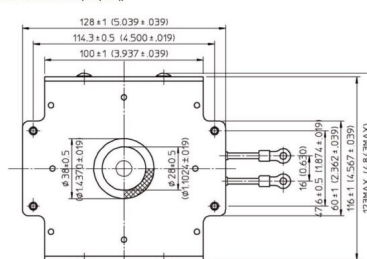

MAGNETRON - MB2658A-120EL

Categories: Magnetrons

BILDERGALERIE

Outline Dimensions (mm)(inch)

Outline Dimensions (mm)(inch)

ADDITIONAL INFORMATION

Typ	Magnetron
OEM Item Number	MB2658A-120EL
Output Power CW [W]	3000
Frequency [MHz]	2450
ISM Band	S-Band
Cooling	water-cooled
Orientation of HV and cooling connectors	180°
Fastening / Studs	4 x Through-hole 5,8 (no studs)
Orientation HV to fastening	0°
Magnet	Packaged magnet
Cooling Connector Type	Plug nipples
Temperature sensor	50 °C (122 °F)