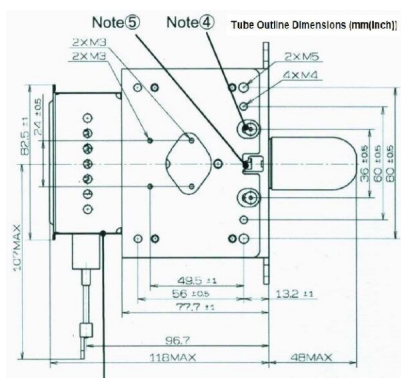

## ADDITIONAL INFORMATION

<b>Typ</b>	Magnetron
<b>OEM Item Number</b>	MB2658A-120EL_SP
<b>Output Power CW [W]</b>	3000
<b>Frequency [MHz]</b>	2450
<b>ISM Band</b>	S-Band
<b>Cooling</b>	water-cooled
<b>Orientation of HV and cooling connectors</b>	180°
<b>Fastening / Studs</b>	4 x Through-hole 5,8 (no studs)
<b>Orientation HV to fastening</b>	0°
<b>Magnet</b>	Packaged magnet
<b>Cooling Connector Type</b>	Plug nipples
<b>Temperature sensor</b>	50 °C (122 °F)