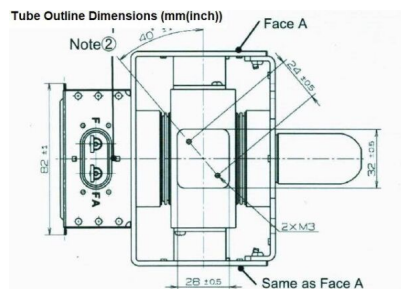

## ADDITIONAL INFORMATION

<b>Typ</b>	Magnetron
<b>OEM Item Number</b>	MB2658A-120EL_SP
<b>Output Power CW [W]</b>	3000
<b>Frequency [MHz]</b>	2450
<b>ISM Band</b>	S-Band
<b>Cooling</b>	water-cooled
<b>Orientation of HV and cooling connectors</b>	180°
<b>Fastening / Studs</b>	4 x Through-hole 5,8 (no studs)
<b>Orientation HV to fastening</b>	0°
<b>Magnet</b>	Packaged magnet
<b>Cooling Connector Type</b>	Plug nipples
<b>Temperature sensor</b>	50 °C (122 °F)