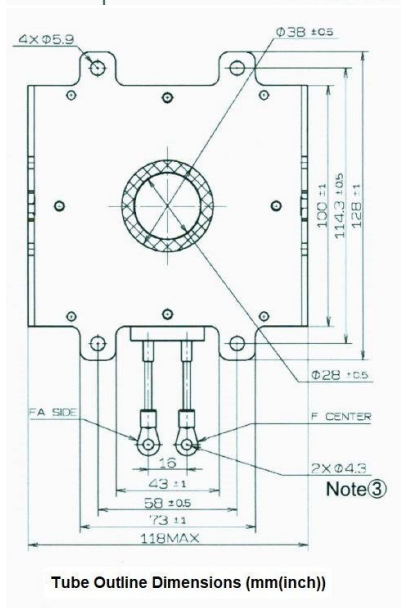

## ADDITIONAL INFORMATION

<b>Typ</b>	Magnetron
<b>OEM Item Number</b>	MB2658A-120EL_SP
<b>Output Power CW [W]</b>	3000
<b>Frequency [MHz]</b>	2450
<b>ISM Band</b>	S-Band
<b>Cooling</b>	water-cooled
<b>Orientation of HV and cooling connectors</b>	180°
<b>Fastening / Studs</b>	4 x Through-hole 5,8 (no studs)
<b>Orientation HV to fastening</b>	0°
<b>Magnet</b>	Packaged magnet
<b>Cooling Connector Type</b>	Plug nipples
<b>Temperature sensor</b>	50 °C (122 °F)