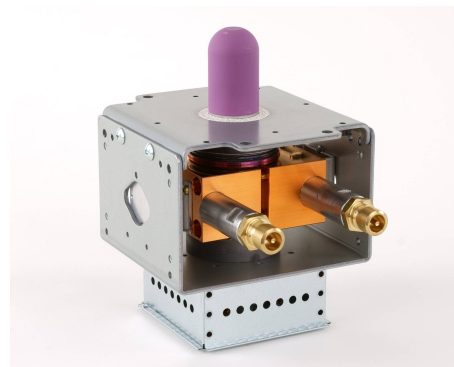

# MAGNETRON - MB2658A-120EL\_SP

Categories: Magnetrons

## ADDITIONAL INFORMATION

<b>Typ</b>	Magnetron
<b>OEM Item Number</b>	MB2658A-120EL_SP
<b>Output Power CW [W]</b>	3000
<b>Frequency [MHz]</b>	2450
<b>ISM Band</b>	S-Band
<b>Cooling</b>	water-cooled
<b>Orientation of HV and cooling connectors</b>	180°
<b>Fastening / Studs</b>	4 x Through-hole 5,8 (no studs)
<b>Orientation HV to fastening</b>	0°
<b>Magnet</b>	Packaged magnet
<b>Cooling Connector Type</b>	Plug nipples
<b>Temperature sensor</b>	50 °C (122 °F)