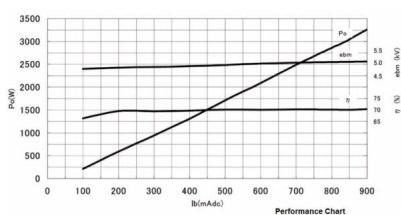

## BILDERGALERIE

Tube Outline Dimensions (mm(inch))

Tube Outline Dimensions (mm(inch))

## ADDITIONAL INFORMATION

<b>Typ</b>	Magnetron
<b>OEM Item Number</b>	MB2677A-131CS
<b>Output Power CW [W]</b>	3000
<b>Frequency [MHz]</b>	2450
<b>ISM Band</b>	S-Band
<b>Cooling</b>	water-cooled
<b>Orientation of HV and cooling connectors</b>	180°
<b>Fastening / Studs</b>	2x Through-hole Ø5,8 (no studs) / 2x M5 Bolt (Studs)
<b>Orientation HV to fastening</b>	0°
<b>Magnet</b>	Packaged magnet
<b>Cooling Connector Type</b>	Hose Nipple Ø9 mm
<b>Temperature sensor</b>	50 °C (122 °F)