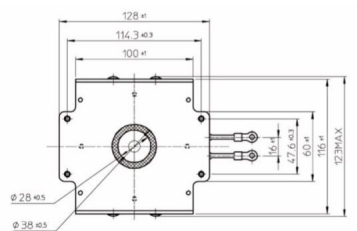

## BILDERGALERIE

Tube Outline Dimensions (mm(inch))

Tube Outline Dimensions (mm(inch))

## ADDITIONAL INFORMATION

<b>Typ</b>	Magnetron
<b>OEM Item Number</b>	MB2677A-131CS
<b>Output Power CW [W]</b>	3000
<b>Frequency [MHz]</b>	2450
<b>ISM Band</b>	S-Band
<b>Cooling</b>	water-cooled
<b>Orientation of HV and cooling connectors</b>	180°
<b>Fastening / Studs</b>	2x Through-hole Ø5,8 (no studs) / 2x M5 Bolt (Studs)
<b>Orientation HV to fastening</b>	0°
<b>Magnet</b>	Packaged magnet
<b>Cooling Connector Type</b>	Hose Nipple Ø9 mm
<b>Temperature sensor</b>	50 °C (122 °F)