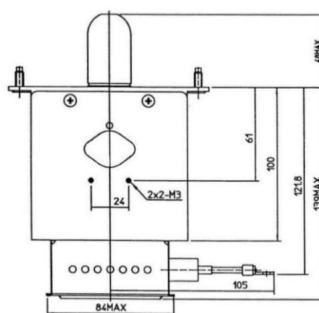

## BILDERGALERIE

Tube Outline Dimensions (mm(inch))

Tube Outline Dimensions (mm(inch))

## ADDITIONAL INFORMATION

<b>Typ</b>	Magnetron
<b>OEM Item Number</b>	MB2677A-131CS
<b>Output Power CW [W]</b>	3000
<b>Frequency [MHz]</b>	2450
<b>ISM Band</b>	S-Band
<b>Cooling</b>	water-cooled
<b>Orientation of HV and cooling connectors</b>	180°
<b>Fastening / Studs</b>	2x Through-hole Ø5,8 (no studs) / 2x M5 Bolt (Studs)
<b>Orientation HV to fastening</b>	0°
<b>Magnet</b>	Packaged magnet
<b>Cooling Connector Type</b>	Hose Nipple Ø9 mm
<b>Temperature sensor</b>	50 °C (122 °F)