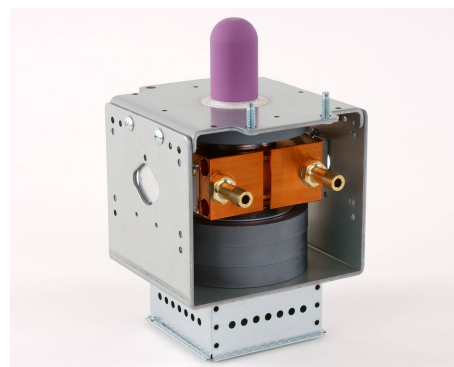

# MAGNETRON - MB2677A-131CS

Categories: Magnetrons

## BILDERGALERIE

Tube Outline Dimensions (mm(inch))

Tube Outline Dimensions (mm(inch))

## ADDITIONAL INFORMATION

<b>Typ</b>	Magnetron
<b>OEM Item Number</b>	MB2677A-131CS
<b>Output Power CW [W]</b>	3000
<b>Frequency [MHz]</b>	2450
<b>ISM Band</b>	S-Band
<b>Cooling</b>	water-cooled
<b>Orientation of HV and cooling connectors</b>	180°
<b>Fastening / Studs</b>	2x Through-hole Ø5,8 (no studs) / 2x M5 Bolt (Studs)
<b>Orientation HV to fastening</b>	0°
<b>Magnet</b>	Packaged magnet
<b>Cooling Connector Type</b>	Hose Nipple Ø9 mm
<b>Temperature sensor</b>	50 °C (122 °F)