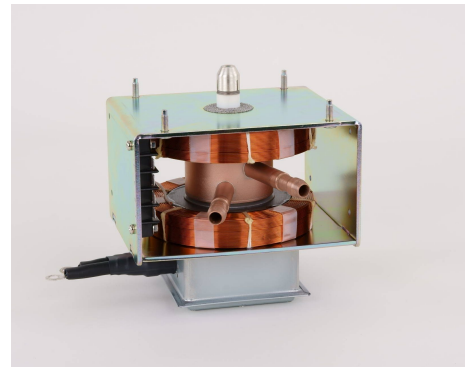

MAGNETRON - MB2727A-140DC

Categories: Magnetrons

BILDERGALERIE

Tube Outline Dimensions (mm(inch))

Tube Outline Dimensions (mm(inch))

ADDITIONAL INFORMATION

Typ	Magnetron
OEM Item Number	MB2727A-140DC
Output Power CW [W]	6000
Frequency [MHz]	2450
ISM Band	S-Band
Cooling	water-cooled
Orientation of HV and cooling connectors	90°
Fastening / Studs	4x M5 Bolt (Studs)
Orientation HV to fastening	90°
Magnet	E-Magnet + Packaged magnet
Cooling Connector Type	Hose Nipple Ø12 mm
Temperature sensor	50 °C (122 °F)