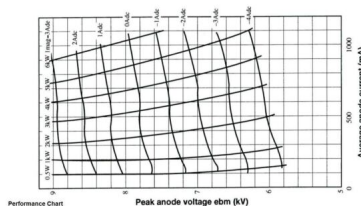

BILDERGALERIE

Tube Outline Dimensions (mm(inch))