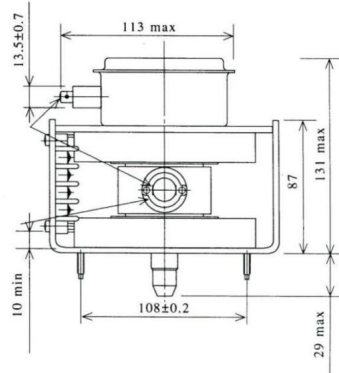

MAGNETRON - MB2727A-140DC

Categories: Magnetrons

BILDERGALERIE

Tube Outline Dimensions (mm(inch))

Tube Outline Dimensions (mm(inch))

ADDITIONAL INFORMATION

Typ	Magnetron
OEM Item Number	MB2727A-140DC
Output Power CW [W]	6000
Frequency [MHz]	2450
ISM Band	S-Band
Cooling	water-cooled
Orientation of HV and cooling connectors	90°
Fastening / Studs	4x M5 Bolt (Studs)
Orientation HV to fastening	90°
Magnet	E-Magnet + Packaged magnet
Cooling Connector Type	Hose Nipple Ø12 mm
Temperature sensor	50 °C (122 °F)