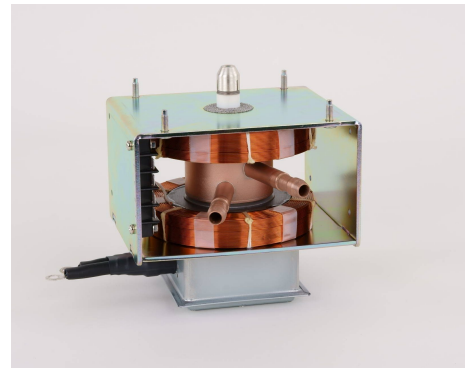

MAGNETRON - MB2727A-140DC

Categories: Magnetrons

BILDERGALERIE

Tube Outline Dimensions (mm(inch))

Tube Outline Dimensions (mm(inch))

ADDITIONAL INFORMATION

Typ	Magnetron
OEM Item Number	MB2727A-140DC
Output Power CW [W]	6000
Frequency [MHz]	2450
ISM Band	S-Band
Cooling	water-cooled
Orientation of HV and cooling connectors	90°
Fastening / Studs	4x M5 Bolt (Studs)
Orientation HV to fastening	90°
Magnet	E-Magnet + Packaged magnet
Cooling Connector Type	Hose Nipple Ø12 mm
Temperature sensor	50 °C (122 °F)