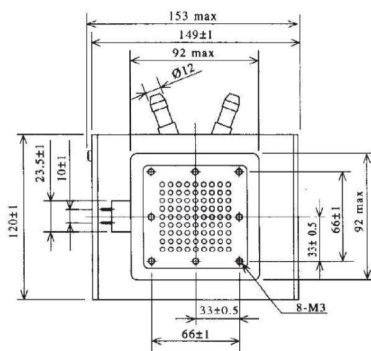

## BILDERGALERIE

Tube Outline Dimensions (mm(inch))

Tube Outline Dimensions (mm(inch))

## ADDITIONAL INFORMATION

<b>Typ</b>	Magnetron
<b>OEM Item Number</b>	MB2727A-140DC
<b>Output Power CW [W]</b>	6000
<b>Frequency [MHz]</b>	2450
<b>ISM Band</b>	S-Band
<b>Cooling</b>	water-cooled
<b>Orientation of HV and cooling connectors</b>	90°
<b>Fastening / Studs</b>	4x M5 Bolt (Studs)
<b>Orientation HV to fastening</b>	90°
<b>Magnet</b>	E-Magnet + Packaged magnet
<b>Cooling Connector Type</b>	Hose Nipple Ø12 mm
<b>Temperature sensor</b>	50 °C (122 °F)