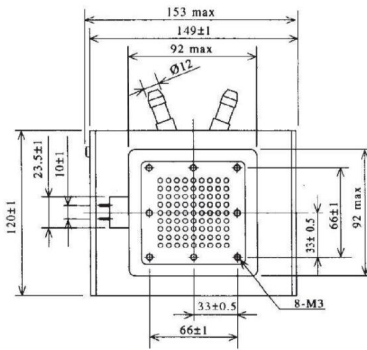

MAGNETRON - MB2727A-140DC

Categories: Magnetrons

BILDERGALERIE

Tube Outline Dimensions (mm(inch))

Tube Outline Dimensions (mm(inch))

ADDITIONAL INFORMATION

Typ	Magnetron
OEM Item Number	MB2727A-140DC
Output Power CW [W]	6000
Frequency [MHz]	2450
ISM Band	S-Band
Cooling	water-cooled
Orientation of HV and cooling connectors	90°
Fastening / Studs	4x M5 Bolt (Studs)
Orientation HV to fastening	90°
Magnet	E-Magnet + Packaged magnet
Cooling Connector Type	Hose Nipple Ø12 mm
Temperature sensor	50 °C (122 °F)