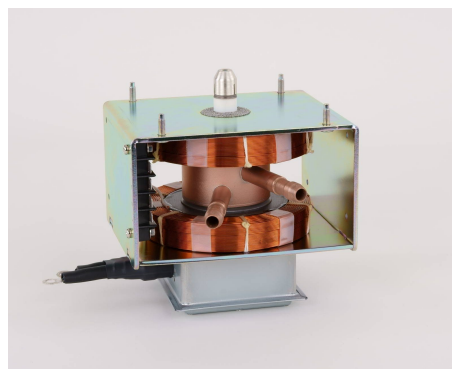

# MAGNETRON - MB2727A-140DC

Categories: Magnetrons

## BILDERGALERIE

Tube Outline Dimensions (mm(inch))

Tube Outline Dimensions (mm(inch))

## ADDITIONAL INFORMATION

<b>Typ</b>	Magnetron
<b>OEM Item Number</b>	MB2727A-140DC
<b>Output Power CW [W]</b>	6000
<b>Frequency [MHz]</b>	2450
<b>ISM Band</b>	S-Band
<b>Cooling</b>	water-cooled
<b>Orientation of HV and cooling connectors</b>	90°
<b>Fastening / Studs</b>	4x M5 Bolt (Studs)
<b>Orientation HV to fastening</b>	90°
<b>Magnet</b>	E-Magnet + Packaged magnet
<b>Cooling Connector Type</b>	Hose Nipple Ø12 mm
<b>Temperature sensor</b>	50 °C (122 °F)