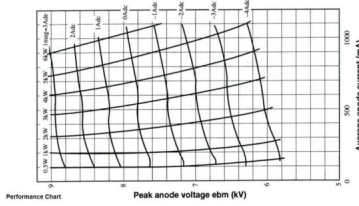

MAGNETRON - MB2727A-140DC

Categories: Magnetrons

BILDERGALERIE

Tube Outline Dimensions (mm(inch))

Tube Outline Dimensions (mm(inch))

ADDITIONAL INFORMATION

Typ	Magnetron
OEM Item Number	MB2727A-140DC
Output Power CW [W]	6000
Frequency [MHz]	2450
ISM Band	S-Band
Cooling	water-cooled
Orientation of HV and cooling connectors	90°
Fastening / Studs	4x M5 Bolt (Studs)
Orientation HV to fastening	90°
Magnet	E-Magnet + Packaged magnet
Cooling Connector Type	Hose Nipple Ø12 mm
Temperature sensor	50 °C (122 °F)