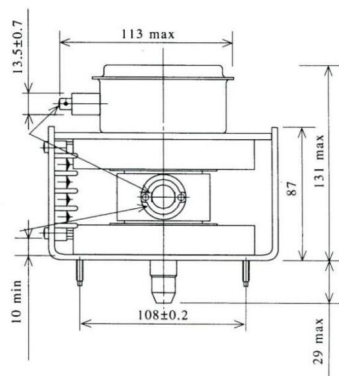

# MAGNETRON - MB2727A-140DC

Categories: Magnetrons

## BILDERGALERIE

Tube Outline Dimensions (mm(inch))

Tube Outline Dimensions (mm(inch))

## ADDITIONAL INFORMATION

<b>Typ</b>	Magnetron
<b>OEM Item Number</b>	MB2727A-140DC
<b>Output Power CW [W]</b>	6000
<b>Frequency [MHz]</b>	2450
<b>ISM Band</b>	S-Band
<b>Cooling</b>	water-cooled
<b>Orientation of HV and cooling connectors</b>	90°
<b>Fastening / Studs</b>	4x M5 Bolt (Studs)
<b>Orientation HV to fastening</b>	90°
<b>Magnet</b>	E-Magnet + Packaged magnet
<b>Cooling Connector Type</b>	Hose Nipple Ø12 mm
<b>Temperature sensor</b>	50 °C (122 °F)