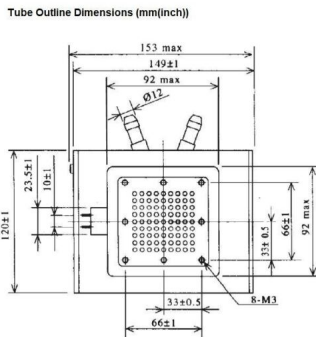

## ADDITIONAL INFORMATION

<b>Typ</b>	Magnetron
<b>OEM Item Number</b>	MB2727A-141DC
<b>Output Power CW [W]</b>	6000
<b>Frequency [MHz]</b>	2450
<b>ISM Band</b>	S-Band
<b>Cooling</b>	water-cooled
<b>Orientation of HV and cooling connectors</b>	90°
<b>Fastening / Studs</b>	4x M5 Bolt (Studs)
<b>Orientation HV to fastening</b>	90°
<b>Magnet</b>	E-Magnet + Packaged magnet
<b>Cooling Connector Type</b>	Hose Nipple Ø12 mm
<b>Temperature sensor</b>	50 °C (122 °F)