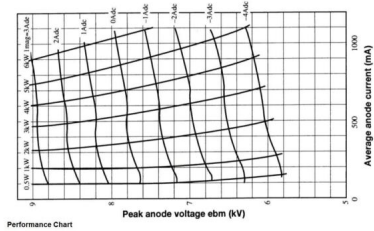

## ADDITIONAL INFORMATION

<b>Typ</b>	Magnetron
<b>OEM Item Number</b>	MB2727A-141DC
<b>Output Power CW [W]</b>	6000
<b>Frequency [MHz]</b>	2450
<b>ISM Band</b>	S-Band
<b>Cooling</b>	water-cooled
<b>Orientation of HV and cooling connectors</b>	90°
<b>Fastening / Studs</b>	4x M5 Bolt (Studs)
<b>Orientation HV to fastening</b>	90°
<b>Magnet</b>	E-Magnet + Packaged magnet
<b>Cooling Connector Type</b>	Hose Nipple Ø12 mm
<b>Temperature sensor</b>	50 °C (122 °F)