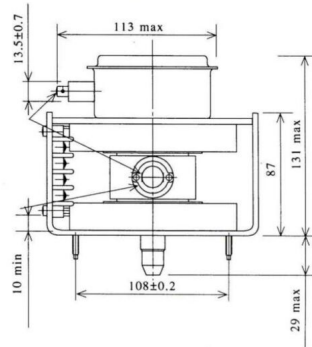

# MAGNETRON - MB2727A-141DC

Categories: Magnetrons

## BILDERGALERIE

Tube Outline Dimensions (mm(inch))

Tube Outline Dimensions (mm(inch))

## ADDITIONAL INFORMATION

<b>Typ</b>	Magnetron
<b>OEM Item Number</b>	MB2727A-141DC
<b>Output Power CW [W]</b>	6000
<b>Frequency [MHz]</b>	2450
<b>ISM Band</b>	S-Band
<b>Cooling</b>	water-cooled
<b>Orientation of HV and cooling connectors</b>	90°
<b>Fastening / Studs</b>	4x M5 Bolt (Studs)
<b>Orientation HV to fastening</b>	90°
<b>Magnet</b>	E-Magnet + Packaged magnet
<b>Cooling Connector Type</b>	Hose Nipple Ø12 mm
<b>Temperature sensor</b>	50 °C (122 °F)