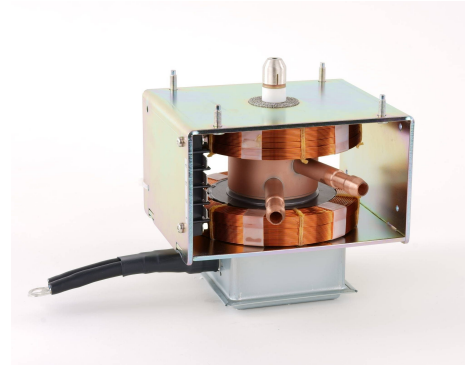

# MAGNETRON - MB2727A-141DC

Categories: Magnetrons

## ADDITIONAL INFORMATION

<b>Typ</b>	Magnetron
<b>OEM Item Number</b>	MB2727A-141DC
<b>Output Power CW [W]</b>	6000
<b>Frequency [MHz]</b>	2450
<b>ISM Band</b>	S-Band
<b>Cooling</b>	water-cooled
<b>Orientation of HV and cooling connectors</b>	90°
<b>Fastening / Studs</b>	4x M5 Bolt (Studs)
<b>Orientation HV to fastening</b>	90°
<b>Magnet</b>	E-Magnet + Packaged magnet
<b>Cooling Connector Type</b>	Hose Nipple Ø12 mm
<b>Temperature sensor</b>	50 °C (122 °F)