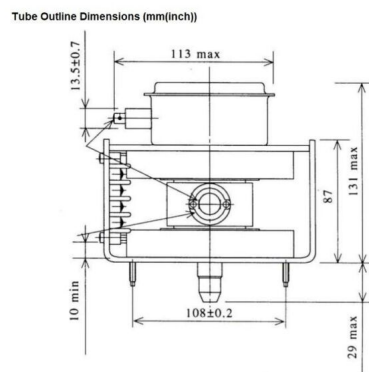

## ADDITIONAL INFORMATION

<b>Typ</b>	Magnetron
<b>OEM Item Number</b>	MB2727A-141DC
<b>Output Power CW [W]</b>	6000
<b>Frequency [MHz]</b>	2450
<b>ISM Band</b>	S-Band
<b>Cooling</b>	water-cooled
<b>Orientation of HV and cooling connectors</b>	90°
<b>Fastening / Studs</b>	4x M5 Bolt (Studs)
<b>Orientation HV to fastening</b>	90°
<b>Magnet</b>	E-Magnet + Packaged magnet
<b>Cooling Connector Type</b>	Hose Nipple Ø12 mm
<b>Temperature sensor</b>	50 °C (122 °F)