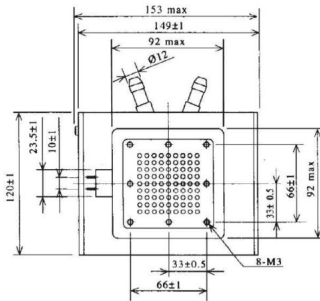

## BILDERGALERIE

Tube Outline Dimensions (mm(inch))

Tube Outline Dimensions (mm(inch))

## ADDITIONAL INFORMATION

<b>Typ</b>	Magnetron
<b>OEM Item Number</b>	MB2727A-141DC
<b>Output Power CW [W]</b>	6000
<b>Frequency [MHz]</b>	2450
<b>ISM Band</b>	S-Band
<b>Cooling</b>	water-cooled
<b>Orientation of HV and cooling connectors</b>	90°
<b>Fastening / Studs</b>	4x M5 Bolt (Studs)
<b>Orientation HV to fastening</b>	90°
<b>Magnet</b>	E-Magnet + Packaged magnet
<b>Cooling Connector Type</b>	Hose Nipple Ø12 mm
<b>Temperature sensor</b>	50 °C (122 °F)