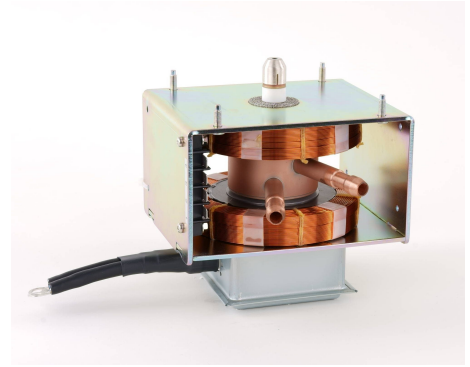

# MAGNETRON - MB2727A-141DC

Categories: Magnetrons

## BILDERGALERIE

Tube Outline Dimensions (mm(inch))

Tube Outline Dimensions (mm(inch))

## ADDITIONAL INFORMATION

<b>Typ</b>	Magnetron
<b>OEM Item Number</b>	MB2727A-141DC
<b>Output Power CW [W]</b>	6000
<b>Frequency [MHz]</b>	2450
<b>ISM Band</b>	S-Band
<b>Cooling</b>	water-cooled
<b>Orientation of HV and cooling connectors</b>	90°
<b>Fastening / Studs</b>	4x M5 Bolt (Studs)
<b>Orientation HV to fastening</b>	90°
<b>Magnet</b>	E-Magnet + Packaged magnet
<b>Cooling Connector Type</b>	Hose Nipple Ø12 mm
<b>Temperature sensor</b>	50 °C (122 °F)