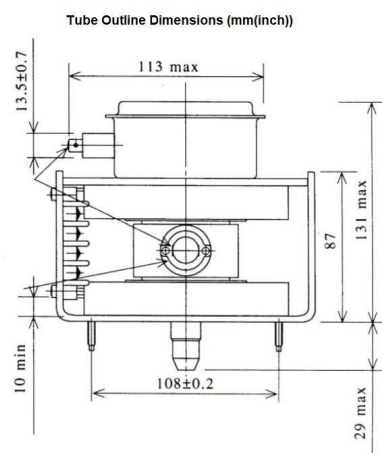

MAGNETRON - MB2727A-142DC

Categories: Magnetrons

BILDERGALERIE

Tube Outline Dimensions (mm(inch))

ADDITIONAL INFORMATION

Typ	Magnetron
OEM Item Number	MB2727A-142DC
Output Power CW [W]	6000
Frequency [MHz]	2450
ISM Band	S-Band
Cooling	water-cooled
Orientation of HV and cooling connectors	90°
Fastening / Studs	4x M5 Bolt (Studs)
Orientation HV to fastening	90°
Magnet	E-Magnet + Packaged magnet
Cooling Connector Type	Hose Nipple Ø12 mm
Temperature sensor	50 °C (122 °F)