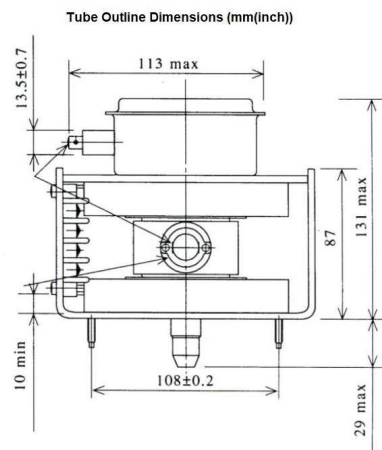

## BILDERGALERIE

Tube Outline Dimensions (mm(inch))

## ADDITIONAL INFORMATION

<b>Typ</b>	Magnetron
<b>OEM Item Number</b>	MB2727A-142DC
<b>Output Power CW [W]</b>	6000
<b>Frequency [MHz]</b>	2450
<b>ISM Band</b>	S-Band
<b>Cooling</b>	water-cooled
<b>Orientation of HV and cooling connectors</b>	90°
<b>Fastening / Studs</b>	4x M5 Bolt (Studs)
<b>Orientation HV to fastening</b>	90°
<b>Magnet</b>	E-Magnet + Packaged magnet
<b>Cooling Connector Type</b>	Hose Nipple Ø12 mm
<b>Temperature sensor</b>	50 °C (122 °F)