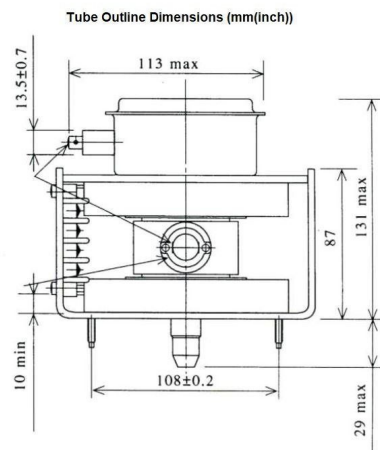

MAGNETRON - MB2727A-142DC

Categories: Magnetrons

BILDERGALERIE

Tube Outline Dimensions (mm(inch))

ADDITIONAL INFORMATION

Typ	Magnetron
OEM Item Number	MB2727A-142DC
Output Power CW [W]	6000
Frequency [MHz]	2450
ISM Band	S-Band
Cooling	water-cooled
Orientation of HV and cooling connectors	90°
Fastening / Studs	4x M5 Bolt (Studs)
Orientation HV to fastening	90°
Magnet	E-Magnet + Packaged magnet
Cooling Connector Type	Hose Nipple Ø12 mm
Temperature sensor	50 °C (122 °F)