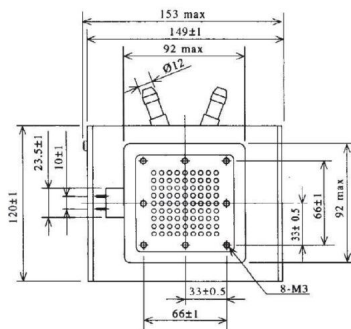

MAGNETRON - MB2727A-142DC

Categories: Magnetrons

BILDERGALERIE

Tube Outline Dimensions (mm(inch))

ADDITIONAL INFORMATION

Typ	Magnetron
OEM Item Number	MB2727A-142DC
Output Power CW [W]	6000
Frequency [MHz]	2450
ISM Band	S-Band
Cooling	water-cooled
Orientation of HV and cooling connectors	90°
Fastening / Studs	4x M5 Bolt (Studs)
Orientation HV to fastening	90°
Magnet	E-Magnet + Packaged magnet
Cooling Connector Type	Hose Nipple Ø12 mm
Temperature sensor	50 °C (122 °F)