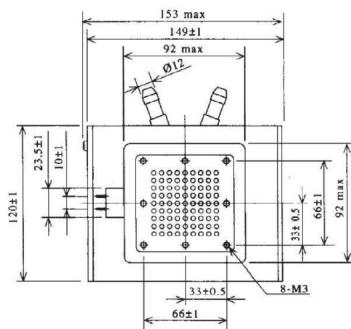

## BILDERGALERIE

Tube Outline Dimensions (mm(inch))

## ADDITIONAL INFORMATION

<b>Typ</b>	Magnetron
<b>OEM Item Number</b>	MB2727A-142DC
<b>Output Power CW [W]</b>	6000
<b>Frequency [MHz]</b>	2450
<b>ISM Band</b>	S-Band
<b>Cooling</b>	water-cooled
<b>Orientation of HV and cooling connectors</b>	90°
<b>Fastening / Studs</b>	4x M5 Bolt (Studs)
<b>Orientation HV to fastening</b>	90°
<b>Magnet</b>	E-Magnet + Packaged magnet
<b>Cooling Connector Type</b>	Hose Nipple Ø12 mm
<b>Temperature sensor</b>	50 °C (122 °F)