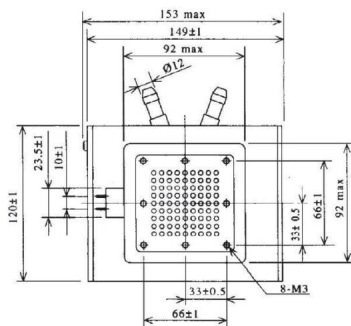

MAGNETRON - MB2727A-142DC

Categories: Magnetrons

BILDERGALERIE

Tube Outline Dimensions (mm(inch))

ADDITIONAL INFORMATION

Typ	Magnetron
OEM Item Number	MB2727A-142DC
Output Power CW [W]	6000
Frequency [MHz]	2450
ISM Band	S-Band
Cooling	water-cooled
Orientation of HV and cooling connectors	90°
Fastening / Studs	4x M5 Bolt (Studs)
Orientation HV to fastening	90°
Magnet	E-Magnet + Packaged magnet
Cooling Connector Type	Hose Nipple Ø12 mm
Temperature sensor	50 °C (122 °F)