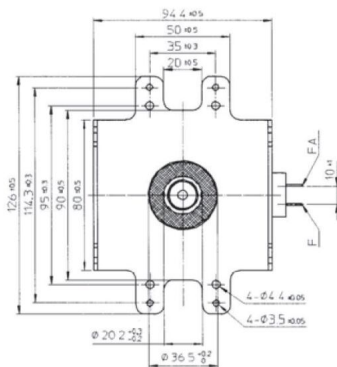

## BESCHREIBUNG

## ADDITIONAL INFORMATION

|   |                                 |
|---|---------------------------------|
| <b>Typ</b>                                      | Magnetron                       |
| <b>OEM Item Number</b>                          | MB7283A-170EC                   |
| <b>Output Power CW [W]</b>                      | 750                             |
| <b>Frequency [MHz]</b>                          | 5800                            |
| <b>ISM Band</b>                                 | C-Band                          |
| <b>Cooling</b>                                  | water-cooled                    |
| <b>Orientation of HV and cooling connectors</b> | 90°                             |
| <b>Fastening / Studs</b>                        | 4 x Through-hole 4,4 (no studs) |
| <b>Orientation HV to fastening</b>              | 90°                             |
| <b>Magnet</b>                                   | Packaged magnet                 |
| <b>Cooling Connector Type</b>                   | Ø8 mm Hose push IN connection   |
| <b>Temperature sensor</b>                       | -                               |