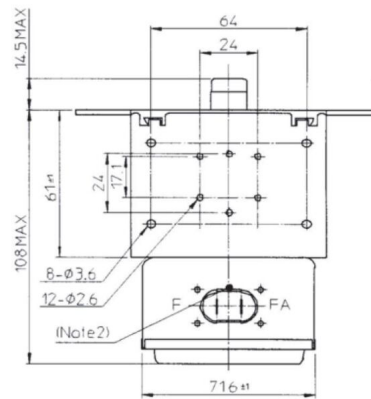

## ADDITIONAL INFORMATION

|   |                                 |
|---|---------------------------------|
| <b>Typ</b>                                      | Magnetron                       |
| <b>OEM Item Number</b>                          | MB7283A-170EC                   |
| <b>Output Power CW [W]</b>                      | 750                             |
| <b>Frequency [MHz]</b>                          | 5800                            |
| <b>ISM Band</b>                                 | C-Band                          |
| <b>Cooling</b>                                  | water-cooled                    |
| <b>Orientation of HV and cooling connectors</b> | 90°                             |
| <b>Fastening / Studs</b>                        | 4 x Through-hole 4,4 (no studs) |
| <b>Orientation HV to fastening</b>              | 90°                             |
| <b>Magnet</b>                                   | Packaged magnet                 |
| <b>Cooling Connector Type</b>                   | Ø8 mm Hose push IN connection   |
| <b>Temperature sensor</b>                       | -                               |