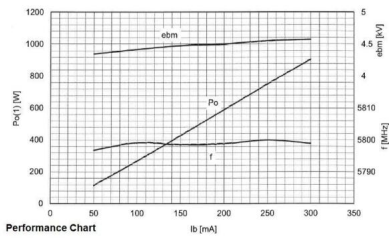

## ADDITIONAL INFORMATION

|   |                                 |
|---|---------------------------------|
| <b>Typ</b>                                      | Magnetron                       |
| <b>OEM Item Number</b>                          | MB7283A-170EC                   |
| <b>Output Power CW [W]</b>                      | 750                             |
| <b>Frequency [MHz]</b>                          | 5800                            |
| <b>ISM Band</b>                                 | C-Band                          |
| <b>Cooling</b>                                  | water-cooled                    |
| <b>Orientation of HV and cooling connectors</b> | 90°                             |
| <b>Fastening / Studs</b>                        | 4 x Through-hole 4,4 (no studs) |
| <b>Orientation HV to fastening</b>              | 90°                             |
| <b>Magnet</b>                                   | Packaged magnet                 |
| <b>Cooling Connector Type</b>                   | Ø8 mm Hose push IN connection   |
| <b>Temperature sensor</b>                       | -                               |