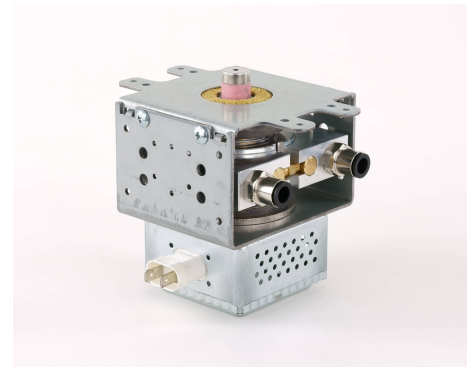

# MAGNETRON - MB7283A-170EC

Categories: Magnetrons

## ADDITIONAL INFORMATION

|   |                                 |
|---|---------------------------------|
| <b>Typ</b>                                      | Magnetron                       |
| <b>OEM Item Number</b>                          | MB7283A-170EC                   |
| <b>Output Power CW [W]</b>                      | 750                             |
| <b>Frequency [MHz]</b>                          | 5800                            |
| <b>ISM Band</b>                                 | C-Band                          |
| <b>Cooling</b>                                  | water-cooled                    |
| <b>Orientation of HV and cooling connectors</b> | 90°                             |
| <b>Fastening / Studs</b>                        | 4 x Through-hole 4,4 (no studs) |
| <b>Orientation HV to fastening</b>              | 90°                             |
| <b>Magnet</b>                                   | Packaged magnet                 |
| <b>Cooling Connector Type</b>                   | Ø8 mm Hose push IN connection   |
| <b>Temperature sensor</b>                       | -                               |