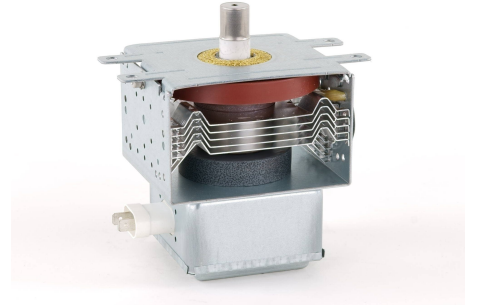

# MAGNETRON - MW-52030

Categories: Magnetrons

## BILDERGALERIE

Tube Outline Dimensions (mm(inch))

Tube Outline Dimensions (mm(inch))

## ADDITIONAL INFORMATION

|   |                                 |
|---|---------------------------------|
| <b>Typ</b>                                      | Magnetron                       |
| <b>OEM Item Number</b>                          | MW-52030                        |
| <b>Output Power CW [W]</b>                      | 240                             |
| <b>Frequency [MHz]</b>                          | 2450                            |
| <b>ISM Band</b>                                 | S-Band                          |
| <b>Cooling</b>                                  | air-cooled                      |
| <b>Orientation of HV and cooling connectors</b> | 90°                             |
| <b>Fastening / Studs</b>                        | 4 x Through-hole 5,8 (no studs) |
| <b>Orientation HV to fastening</b>              | 0°                              |
| <b>Magnet</b>                                   | E-Magnet + Packaged magnet      |
| <b>Cooling Connector Type</b>                   | -                               |
| <b>Temperature sensor</b>                       | -                               |