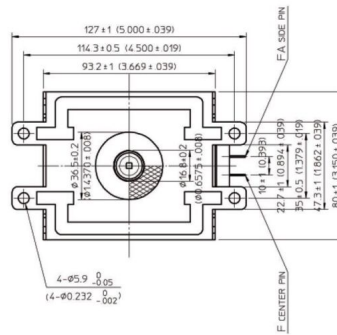

# MAGNETRON - MW-52030

Categories: Magnetrons

## BILDERGALERIE

Tube Outline Dimensions (mm(inch))

Tube Outline Dimensions (mm(inch))

## ADDITIONAL INFORMATION

|   |                                 |
|---|---------------------------------|
| <b>Typ</b>                                      | Magnetron                       |
| <b>OEM Item Number</b>                          | MW-52030                        |
| <b>Output Power CW [W]</b>                      | 240                             |
| <b>Frequency [MHz]</b>                          | 2450                            |
| <b>ISM Band</b>                                 | S-Band                          |
| <b>Cooling</b>                                  | air-cooled                      |
| <b>Orientation of HV and cooling connectors</b> | 90°                             |
| <b>Fastening / Studs</b>                        | 4 x Through-hole 5,8 (no studs) |
| <b>Orientation HV to fastening</b>              | 0°                              |
| <b>Magnet</b>                                   | E-Magnet + Packaged magnet      |
| <b>Cooling Connector Type</b>                   | -                               |
| <b>Temperature sensor</b>                       | -                               |