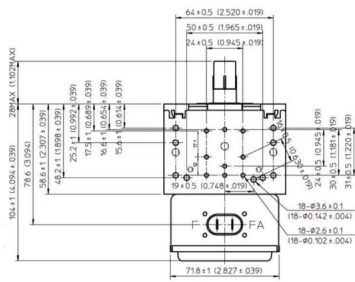

## BILDERGALERIE

Tube Outline Dimensions (mm(inch))

Tube Outline Dimensions (mm(inch))

## ADDITIONAL INFORMATION

|   |                                 |
|---|---------------------------------|
| <b>Typ</b>                                      | Magnetron                       |
| <b>OEM Item Number</b>                          | MW-52030                        |
| <b>Output Power CW [W]</b>                      | 240                             |
| <b>Frequency [MHz]</b>                          | 2450                            |
| <b>ISM Band</b>                                 | S-Band                          |
| <b>Cooling</b>                                  | air-cooled                      |
| <b>Orientation of HV and cooling connectors</b> | 90°                             |
| <b>Fastening / Studs</b>                        | 4 x Through-hole 5,8 (no studs) |
| <b>Orientation HV to fastening</b>              | 0°                              |
| <b>Magnet</b>                                   | E-Magnet + Packaged magnet      |
| <b>Cooling Connector Type</b>                   | -                               |
| <b>Temperature sensor</b>                       | -                               |