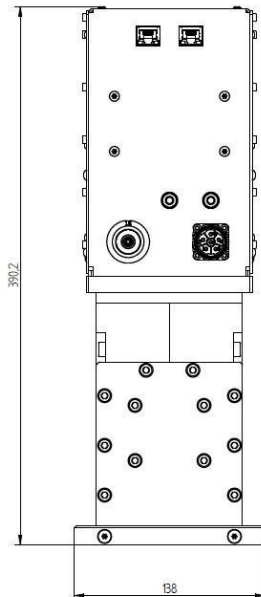

## BILDERGALERIE

Outline Dimensions (mm(inch))

Outline Dimensions (mm(inch))

## ADDITIONAL INFORMATION

<b>Typ</b>	Magnetron-Head
<b>Frequency [MHz]</b>	2450
<b>Output Power [W]</b>	2000
<b>Line connection</b>	1~ (L / N / PE)
<b>Mains voltage control circuit [V]</b>	24
<b>Line Frequency [Hz]</b>	DC
<b>Cooling</b>	Air / Water
<b>Pulse output power max [W]</b>	4000
<b>Front-Panel (HMI)</b>	With Connectors
<b>Width [mm (inch)]</b>	138 (5,43)
<b>Height [mm (inch)]</b>	390 (15,35)
<b>Depth [mm (inch)]</b>	524 (20,63)
<b>Protection</b>	IP20
<b>Output Connection Type</b>	WR340 / R26
<b>Output Connection</b>	Waveguide
<b>Isolator</b>	Yes