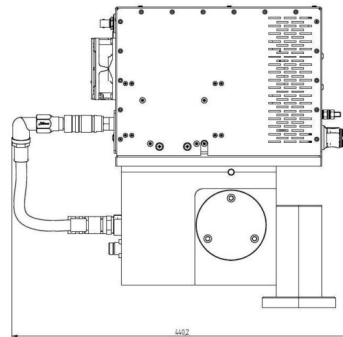

## BILDERGALERIE

Outline Dimensions (mm(inch))

Outline Dimensions (mm(inch))

## ADDITIONAL INFORMATION

<b>Typ</b>	Magnetron-Head
<b>Frequency [MHz]</b>	2450
<b>Output Power [W]</b>	2000
<b>Line connection</b>	1~ (L / N / PE)
<b>Mains voltage control circuit [V]</b>	24
<b>Line Frequency [Hz]</b>	DC
<b>Cooling</b>	Air / Water
<b>Pulse output power max [W]</b>	4000
<b>Front-Panel (HMI)</b>	With Connectors
<b>Width [mm (inch)]</b>	138 (5,43)
<b>Height [mm (inch)]</b>	390 (15,35)
<b>Depth [mm (inch)]</b>	524 (20,63)
<b>Protection</b>	IP20
<b>Output Connection Type</b>	WR340 / R26
<b>Output Connection</b>	Waveguide
<b>Isolator</b>	Yes