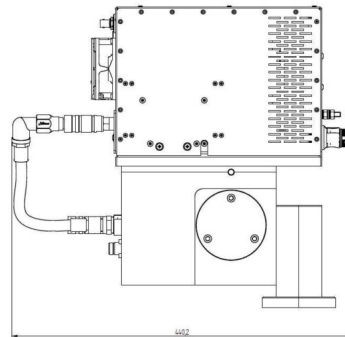

## BILDERGALERIE

Outline Dimensions (mm(inch))

Outline Dimensions (mm(inch))

## ADDITIONAL INFORMATION

<b>Typ</b>	Magnetron-Head
<b>Frequency [MHz]</b>	2450
<b>Output Power [W]</b>	2000
<b>Line connection</b>	1~ (L / N / PE)
<b>Mains voltage control circuit [V]</b>	24
<b>Line Frequency [Hz]</b>	DC
<b>Cooling</b>	Air / Water
<b>Pulse output power max [W]</b>	4000
<b>Front-Panel (HMI)</b>	With Connectors
<b>Width [mm (inch)]</b>	138 (5,43)
<b>Height [mm (inch)]</b>	390 (15,35)
<b>Depth [mm (inch)]</b>	524 (20,63)
<b>Protection</b>	IP20
<b>Output Connection Type</b>	WR340 / R26
<b>Output Connection</b>	Waveguide
<b>Isolator</b>	Yes