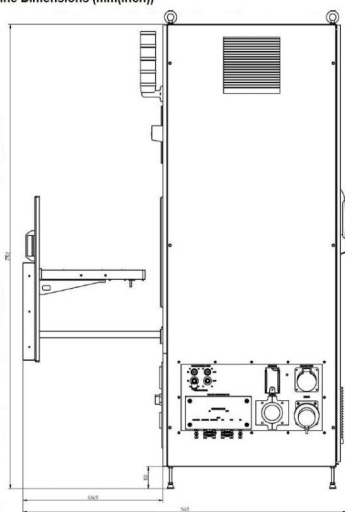

BILDERGALERIE

Outline Dimensions (mm(inch))