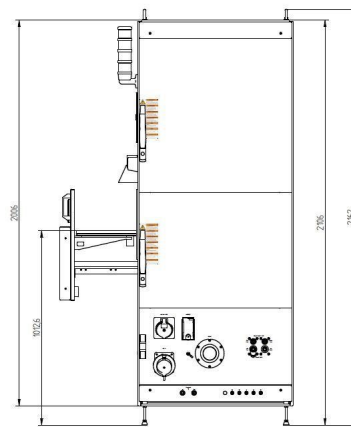

Outline Dimensions (mm(inch))