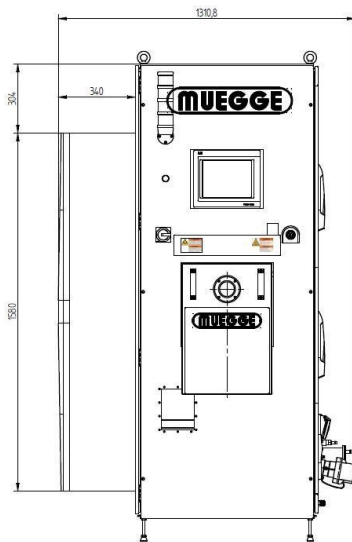

BILDERGALERIE

Outline Dimensions (mm(inch))