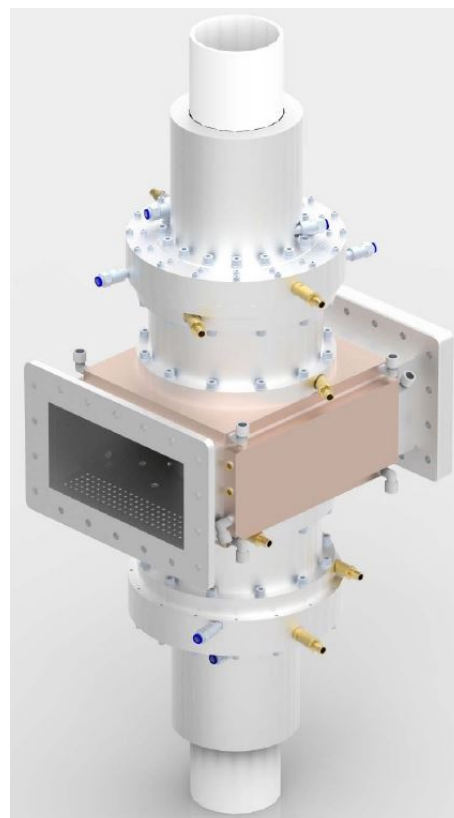

DOWN-STREAM-PLASMA-QUELLE - MA010KD-013BF

Categories:

BILDERGALERIE

Outline Dimensions (mm(inch))

Outline Dimensions (mm(inch))

ZUSÄTZLICHE INFORMATIONEN

Art	Down-Stream-Plasma-Source
	가 /
	-
CW [W]	10000
Frequenz [MHz]	915
	WR975 / R9
	-