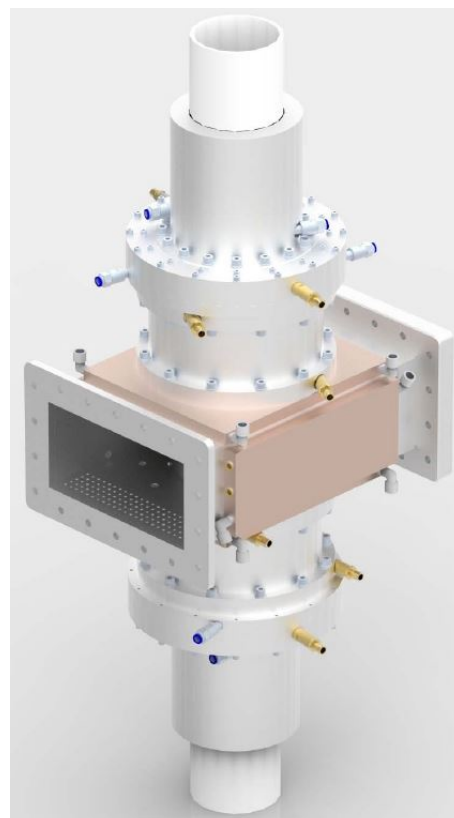

DOWN-STREAM-PLASMA-QUELLE - MA010KD-013BF

Categories:

BILDERGALERIE

Outline Dimensions (mm(inch))

Outline Dimensions (mm(inch))

ZUSÄTZLICHE INFORMATIONEN

| | |
|-----------------------|---------------------------|
| Art | Down-Stream-Plasma-Source |
| | 가 / |
| | - |
| CW [W] | 10000 |
| Frequenz [MHz] | 915 |
| | WR975 / R9 |
| | - |