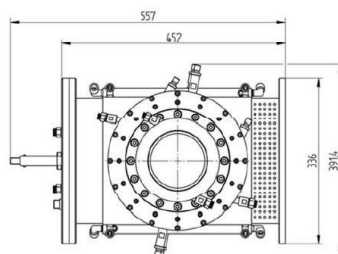

DOWN-STREAM-PLASMA-QUELLE - MA010KD-013BF

Categories:

BILDERGALERIE

Outline Dimensions (mm(inch))

Outline Dimensions (mm(inch))

ZUSÄTZLICHE INFORMATIONEN

Art	Down-Stream-Plasma-Source
	가 /
	-
CW [W]	10000
Frequenz [MHz]	915
	WR975 / R9
	-