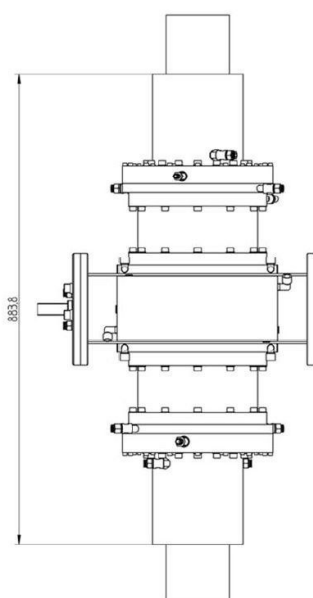

DOWN-STREAM-PLASMA-QUELLE - MA010KD-013BF

Categories:

BILDERGALERIE

Outline Dimensions (mm(inch))

Outline Dimensions (mm(inch))

ZUSÄTZLICHE INFORMATIONEN

Art	Down-Stream-Plasma-Source
	가 /
	-
CW [W]	10000
Frequenz [MHz]	915
	WR975 / R9
	-