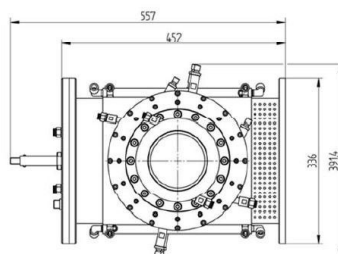

DOWN-STREAM-PLASMA-QUELLE - MA010KD-013BF

Categories:

BILDERGALERIE

Outline Dimensions (mm(inch))

Outline Dimensions (mm(inch))

ZUSÄTZLICHE INFORMATIONEN

| | |
|-----------------------|---------------------------|
| Art | Down-Stream-Plasma-Source |
| | 가 / |
| | - |
| CW [W] | 10000 |
| Frequenz [MHz] | 915 |
| | WR975 / R9 |
| | - |