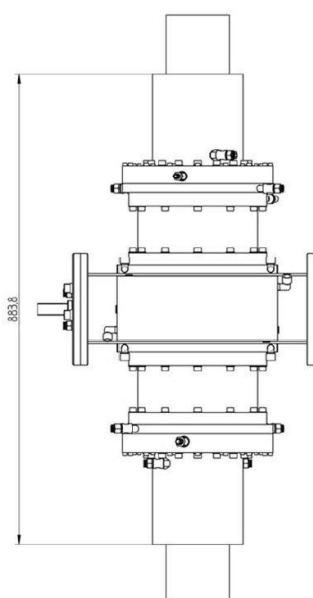

DOWN-STREAM-PLASMA-QUELLE - MA010KD-013BF

Categories:

BILDERGALERIE

Outline Dimensions (mm(inch))

Outline Dimensions (mm(inch))

ZUSÄTZLICHE INFORMATIONEN

| | |
|-----------------------|---------------------------|
| Art | Down-Stream-Plasma-Source |
| | 가 / |
| | - |
| CW [W] | 10000 |
| Frequenz [MHz] | 915 |
| | WR975 / R9 |
| | - |