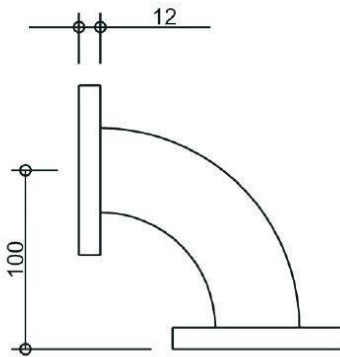

E-BEND - MW3001A-260ED

Categories:

BILDERGALERIE

Outline Dimensions (mm(inch))

Outline Dimensions (mm(inch))

Outline Dimensions (mm(inch))

ZUSÄTZLICHE INFORMATIONEN

Frequenz [MHz]	2450
CW [W]	30000
	WR340 / R26
	PDR