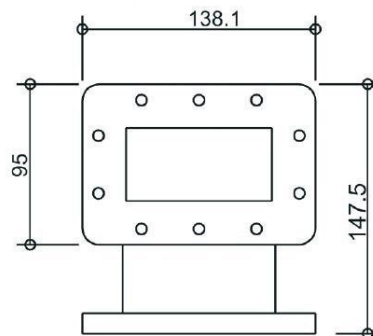

E-BEND - MW3001A-260ED

Categories:

BILDERGALERIE

Outline Dimensions (mm(inch))

Outline Dimensions (mm(inch))

Outline Dimensions (mm(inch))

ZUSÄTZLICHE INFORMATIONEN

| | |
|-----------------------|-------------|
| Frequenz [MHz] | 2450 |
| CW [W] | 30000 |
| | WR340 / R26 |
| | PDR |
| | |
| | |