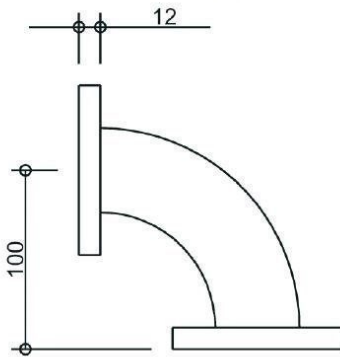

E-BEND - MW3001A-260ED

Categories:

BILDERGALERIE

Outline Dimensions (mm(inch))

Outline Dimensions (mm(inch))

Outline Dimensions (mm(inch))

ZUSÄTZLICHE INFORMATIONEN

| | |
|-----------------------|-------------|
| Frequenz [MHz] | 2450 |
| CW [W] | 30000 |
| | WR340 / R26 |
| | PDR |
| | |
| | |