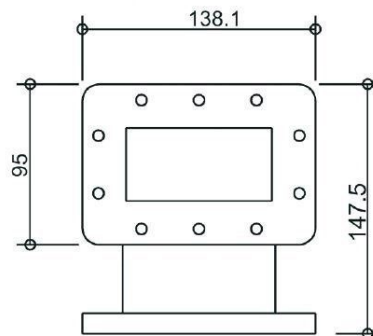

E-BEND - MW3001A-260ED

Categories:

BILDERGALERIE

Outline Dimensions (mm(inch))

Outline Dimensions (mm(inch))

Outline Dimensions (mm(inch))

ZUSÄTZLICHE INFORMATIONEN

Frequenz [MHz]	2450
CW [W]	30000
	WR340 / R26
	PDR