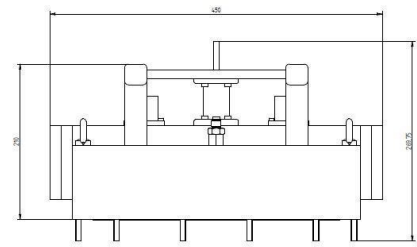

FLÄCHENPLASMAQUELLE - MA4000Y-013BC

Categories:

Outline Dimensions (mm(inch))

BILDERGALERIE

Outline Dimensions (mm(inch))

Outline Dimensions (mm(inch))

ZUSÄTZLICHE INFORMATIONEN

Art	()
	320mm x 320mm
CW [W]	2000
Frequenz [MHz]	2450
가	