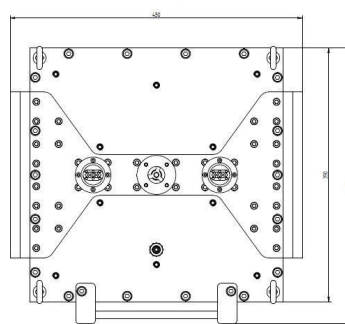

FLÄCHENPLASMAQUELLE - MA4000Y-013BC

Categories:

Outline Dimensions (mm(inch))

BILDERGALERIE

Outline Dimensions (mm(inch))

Outline Dimensions (mm(inch))

ZUSÄTZLICHE INFORMATIONEN

Art	()
	320mm x 320mm
CW [W]	2000
Frequenz [MHz]	2450
가	