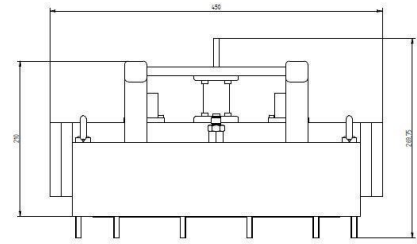

FLÄCHENPLASMAQUELLE - MA4000Y-013BC

Categories:

Outline Dimensions (mm(inch))

BILDERGALERIE

Outline Dimensions (mm(inch))

Outline Dimensions (mm(inch))

ZUSÄTZLICHE INFORMATIONEN

| | |
|-----------------------|---------------|
| Art | () |
| | 320mm x 320mm |
| CW [W] | 2000 |
| Frequenz [MHz] | 2450 |
| 가 | |