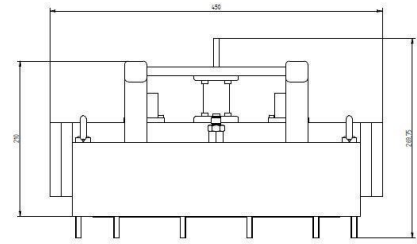

FLÄCHENPLASMAQUELLE - MA4000Y-013BC

Categories:

Outline Dimensions (mm(inch))

BILDERGALERIE

Outline Dimensions (mm(inch))

Outline Dimensions (mm(inch))

ZUSÄTZLICHE INFORMATIONEN

Art	()
	320mm x 320mm
CW [W]	2000
Frequenz [MHz]	2450
가	