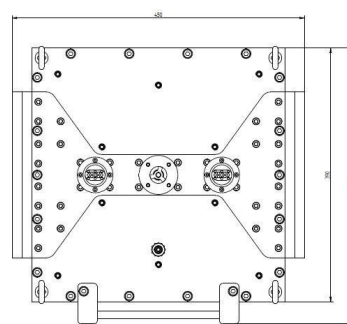

FLÄCHENPLASMAQUELLE - MA4000Y-013BC

Categories:

Outline Dimensions (mm(inch))

BILDERGALERIE

Outline Dimensions (mm(inch))

Outline Dimensions (mm(inch))

ZUSÄTZLICHE INFORMATIONEN

| | |
|-----------------------|---------------|
| Art | () |
| | 320mm x 320mm |
| CW [W] | 2000 |
| Frequenz [MHz] | 2450 |
| 가 | |