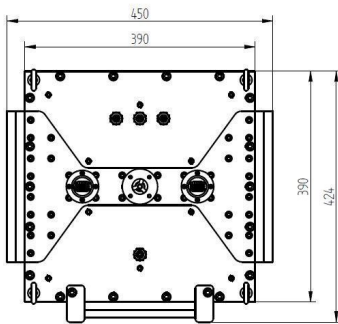

Outline Dimensions (mm(inch))