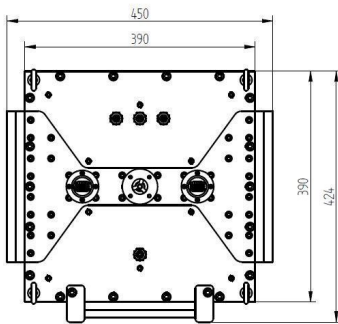

FLÄCHENPLASMAQUELLE - MA4000Y-083BC

Categories:

BILDERGALERIE

Outline Dimensions (mm(inch))

Outline Dimensions (mm(inch))

Outline Dimensions (mm(inch))

ZUSÄTZLICHE INFORMATIONEN

| | |
|-----------------------|---------------|
| Art | () |
| | 320mm x 320mm |
| CW [W] | 3000 |
| Frequenz [MHz] | 2450 |
| 가 | |