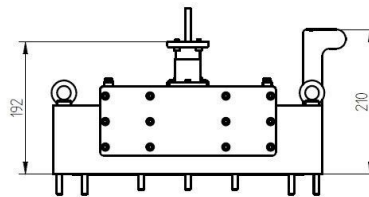

FLÄCHENPLASMAQUELLE - MA4000Y-083BC

Categories:

BILDERGALERIE

Outline Dimensions (mm(inch))

Outline Dimensions (mm(inch))

Outline Dimensions (mm(inch))

ZUSÄTZLICHE INFORMATIONEN

Art	()
	320mm x 320mm
CW [W]	3000
Frequenz [MHz]	2450
가	