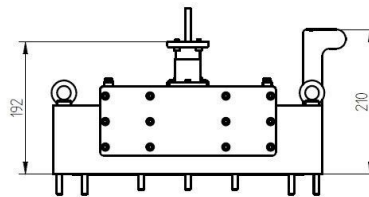

FLÄCHENPLASMAQUELLE - MA4000Y-083BC

Categories:

BILDERGALERIE

Outline Dimensions (mm(inch))

Outline Dimensions (mm(inch))

Outline Dimensions (mm(inch))

ZUSÄTZLICHE INFORMATIONEN

| | |
|-----------------------|---------------|
| Art | () |
| | 320mm x 320mm |
| CW [W] | 3000 |
| Frequenz [MHz] | 2450 |
| 가 | |