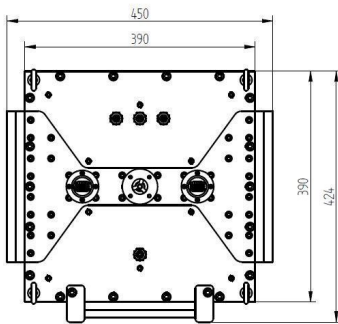

FLÄCHENPLASMAQUELLE - MA4000Y-083BC

Categories:

BILDERGALERIE

Outline Dimensions (mm(inch))

Outline Dimensions (mm(inch))

Outline Dimensions (mm(inch))

ZUSÄTZLICHE INFORMATIONEN

Art	()
	320mm x 320mm
CW [W]	3000
Frequenz [MHz]	2450
가	