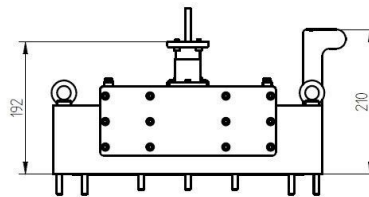

Outline Dimensions (mm(inch))