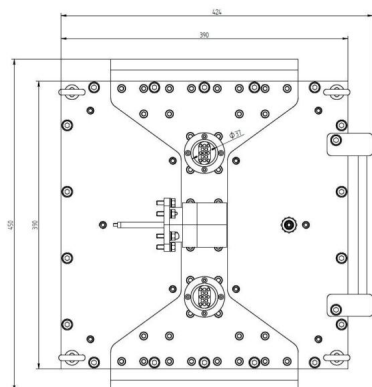

FLÄCHENPLASMAQUELLE - MA4000Y-093BC

Categories:

Outline Dimensions (mm(inch))

BILDERGALERIE

Outline Dimensions (mm(inch))

Outline Dimensions (mm(inch))

ZUSÄTZLICHE INFORMATIONEN

Art	()
	320mm x 320mm
CW [W]	2000
Frequenz [MHz]	2450
가	