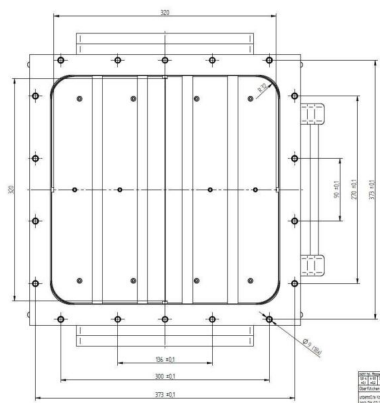

Outline Dimensions (mm(inch))