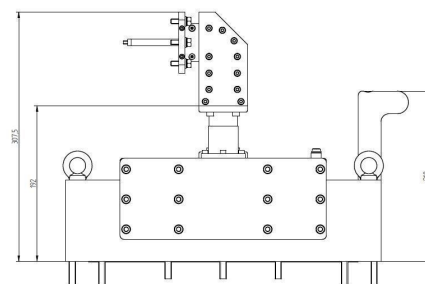

FLÄCHENPLASMAQUELLE - MA4000Y-093BC

Categories:

Outline Dimensions (mm(inch))

BILDERGALERIE

Outline Dimensions (mm(inch))

Outline Dimensions (mm(inch))

ZUSÄTZLICHE INFORMATIONEN

Art	()
	320mm x 320mm
CW [W]	2000
Frequenz [MHz]	2450
가	