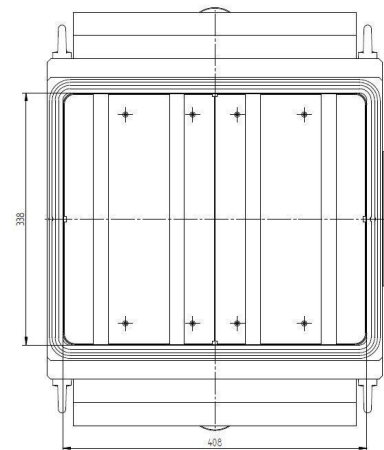

## BILDERGALERIE

Outline Dimensions (mm(inch))

Outline Dimensions (mm(inch))

Outline Dimensions (mm(inch))

## ZUSÄTZLICHE INFORMATIONEN

Art	( )
	338 mm x 408 mm
CW [W]	2x 2000
Frequenz [MHz]	2450
가	