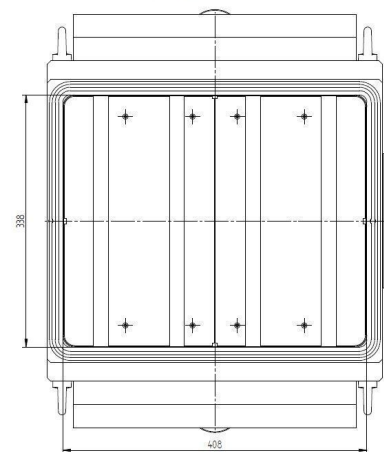

FLÄCHENPLASMAQUELLE - MA4000Y-103BC

Categories:

BILDERGALERIE

Outline Dimensions (mm(inch))

Outline Dimensions (mm(inch))

Outline Dimensions (mm(inch))

ZUSÄTZLICHE INFORMATIONEN

Art	()
	338 mm x 408 mm
CW [W]	2x 2000
Frequenz [MHz]	2450
가	