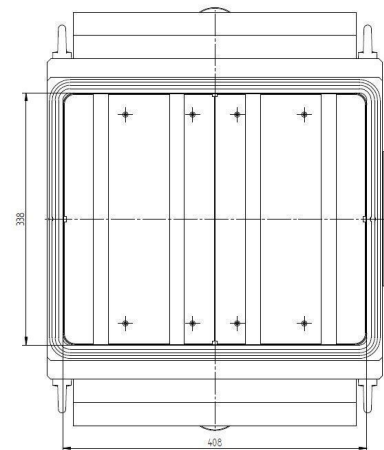

FLÄCHENPLASMAQUELLE - MA4000Y-103BC

Categories:

BILDERGALERIE

Outline Dimensions (mm(inch))

Outline Dimensions (mm(inch))

Outline Dimensions (mm(inch))

ZUSÄTZLICHE INFORMATIONEN

Art	()
	338 mm x 408 mm
CW [W]	2x 2000
Frequenz [MHz]	2450
가	