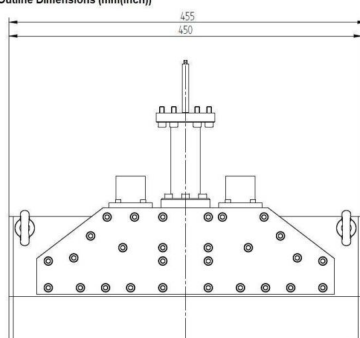

FLÄCHENPLASMAQUELLE - MA4000Y-103BC

Categories:

BILDERGALERIE

Outline Dimensions (mm(inch))

Outline Dimensions (mm(inch))

Outline Dimensions (mm(inch))

ZUSÄTZLICHE INFORMATIONEN

Art	()
	338 mm x 408 mm
CW [W]	2x 2000
Frequenz [MHz]	2450
가	