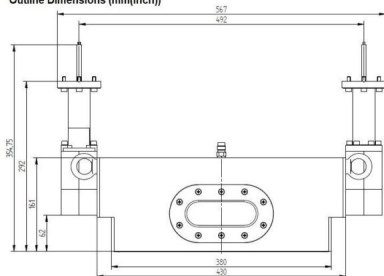

FLÄCHENPLASMAQUELLE - MA4000Y-103BC

Categories:

BILDERGALERIE

Outline Dimensions (mm(inch))

Outline Dimensions (mm(inch))

Outline Dimensions (mm(inch))

ZUSÄTZLICHE INFORMATIONEN

Art	()
	338 mm x 408 mm
CW [W]	2x 2000
Frequenz [MHz]	2450
가	