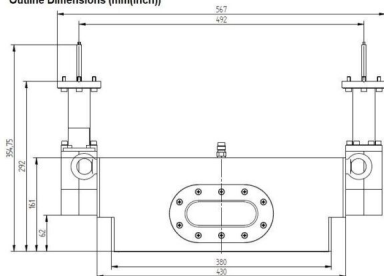

BILDERGALERIE

Outline Dimensions (mm(inch))