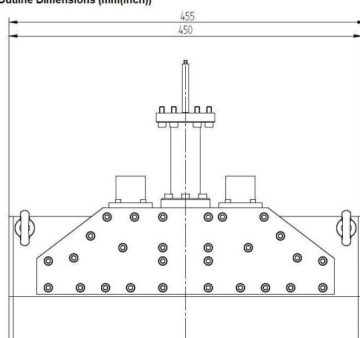

Outline Dimensions (mm(inch))