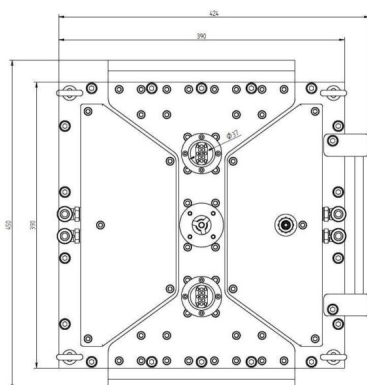

FLÄCHENPLASMAQUELLE - MA4000Y-123BC

Categories:

Outline Dimensions (mm(inch))

BILDERGALERIE

Outline Dimensions (mm(inch))

Outline Dimensions (mm(inch))

ZUSÄTZLICHE INFORMATIONEN

Art	()
	320mm x 320mm
CW [W]	2000
Frequenz [MHz]	2450
가	