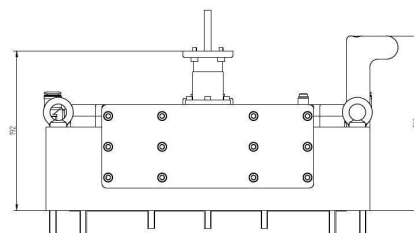

FLÄCHENPLASMAQUELLE - MA4000Y-123BC

Categories:

Outline Dimensions (mm(inch))

BILDERGALERIE

Outline Dimensions (mm(inch))

Outline Dimensions (mm(inch))

ZUSÄTZLICHE INFORMATIONEN

Art	()
	320mm x 320mm
CW [W]	2000
Frequenz [MHz]	2450
가	