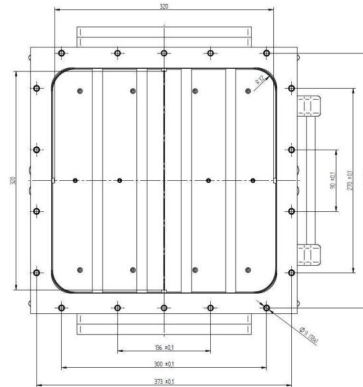

FLÄCHENPLASMAQUELLE - MA4000Y-123BC

Categories:

Outline Dimensions (mm(inch))

BILDERGALERIE

Outline Dimensions (mm(inch))

Outline Dimensions (mm(inch))

ZUSÄTZLICHE INFORMATIONEN

Art	()
	320mm x 320mm
CW [W]	2000
Frequenz [MHz]	2450
가	