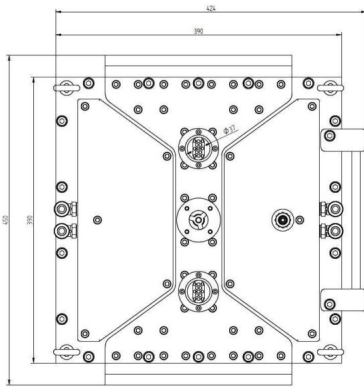

BILDERGALERIE

Outline Dimensions (mm(inch))