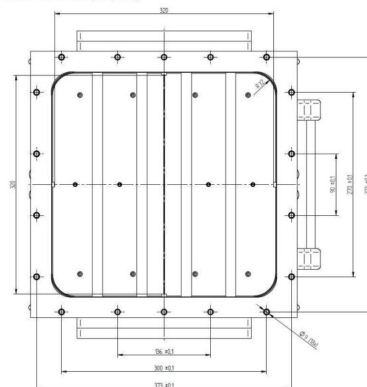

FLÄCHENPLASMAQUELLE - MA4000Y-123BC

Categories:

Outline Dimensions (mm(inch))

BILDERGALERIE

Outline Dimensions (mm(inch))

Outline Dimensions (mm(inch))

ZUSÄTZLICHE INFORMATIONEN

Art	()
	320mm x 320mm
CW [W]	2000
Frequenz [MHz]	2450
가	