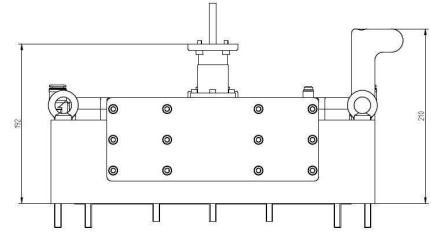

FLÄCHENPLASMAQUELLE - MA4000Y-123BC

Categories:

Outline Dimensions (mm(inch))

BILDERGALERIE

Outline Dimensions (mm(inch))

Outline Dimensions (mm(inch))

ZUSÄTZLICHE INFORMATIONEN

Art	()
	320mm x 320mm
CW [W]	2000
Frequenz [MHz]	2450
가	