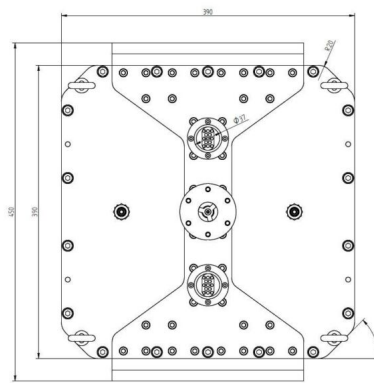

FLÄCHENPLASMAQUELLE - MA4000Y-153BC

Categories:

BILDERGALERIE

Outline Dimensions (mm)(inch)

Outline Dimensions (mm)(inch)

Outline Dimensions (mm)(inch)

ZUSÄTZLICHE INFORMATIONEN

Art	()
	320mm x 320mm
CW [W]	2000
Frequenz [MHz]	2450
가	