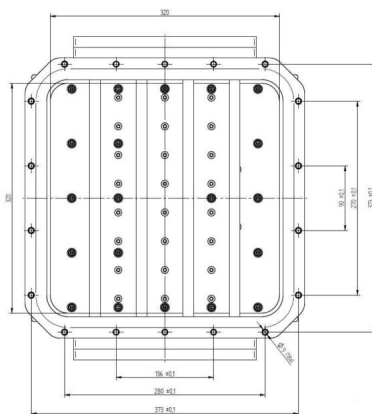

FLÄCHENPLASMAQUELLE - MA4000Y-153BC

Categories:

BILDERGALERIE

Outline Dimensions (mm)(inch)

Outline Dimensions (mm)(inch)

Outline Dimensions (mm)(inch)

ZUSÄTZLICHE INFORMATIONEN

Art	()
	320mm x 320mm
CW [W]	2000
Frequenz [MHz]	2450
가	