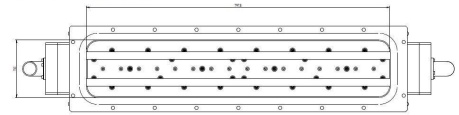

# FLÄCHENPLASMAQUELLE - MA6000Y-023BC

Categories:

Outline Dimensions (mm(inch))

## BILDERGALERIE

Outline Dimensions (mm(inch))

Outline Dimensions (mm(inch))

## ZUSÄTZLICHE INFORMATIONEN

Art	( )
	797,5 mm x 150 mm
CW [W]	2x 3000
Frequenz [MHz]	2450
가	