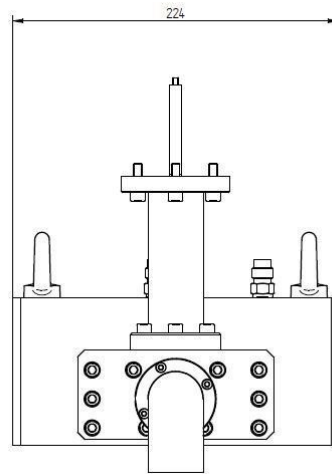

FLÄCHENPLASMAQUELLE - MA6000Y-023BC

Categories:

BILDERGALERIE

Outline Dimensions (mm(inch))