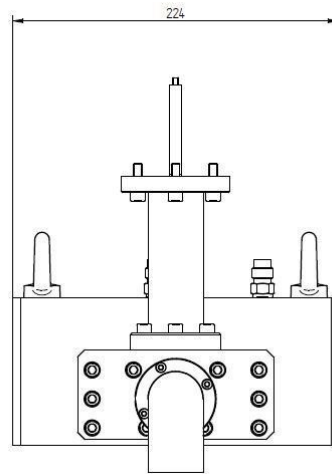

# FLÄCHENPLASMAQUELLE - MA6000Y-023BC

Categories:

Outline Dimensions (mm(inch))

## BILDERGALERIE

Outline Dimensions (mm(inch))

Outline Dimensions (mm(inch))

## ZUSÄTZLICHE INFORMATIONEN

Art	( )
	797,5 mm x 150 mm
CW [W]	2x 3000
Frequenz [MHz]	2450
가	