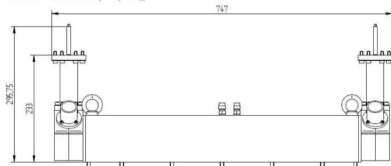

FLÄCHENPLASMAQUELLE - MA6000Y-033BC

Categories:

Outline Dimensions (mm(inch))

BILDERGALERIE

Outline Dimensions (mm(inch))

Outline Dimensions (mm(inch))

ZUSÄTZLICHE INFORMATIONEN

Art	()
	520 mm x 340 mm
CW [W]	2x 3000
Frequenz [MHz]	2450
가	