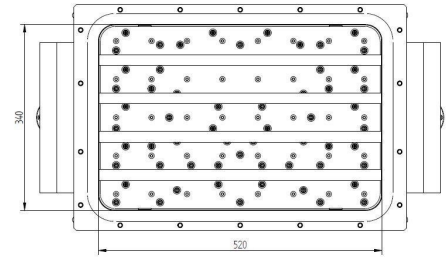

FLÄCHENPLASMAQUELLE - MA6000Y-033BC

Categories:

Outline Dimensions (mm(inch))

BILDERGALERIE

Outline Dimensions (mm(inch))

Outline Dimensions (mm(inch))

ZUSÄTZLICHE INFORMATIONEN

Art	()
	520 mm x 340 mm
CW [W]	2x 3000
Frequenz [MHz]	2450
가	