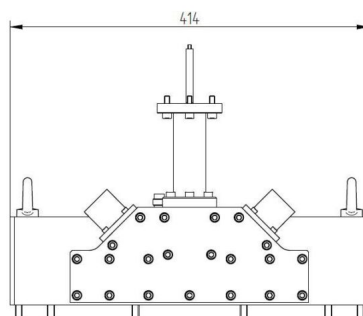

FLÄCHENPLASMAQUELLE - MA6000Y-033BC

Categories:

Outline Dimensions (mm(inch))

BILDERGALERIE

Outline Dimensions (mm(inch))

Outline Dimensions (mm(inch))

ZUSÄTZLICHE INFORMATIONEN

Art	()
	520 mm x 340 mm
CW [W]	2x 3000
Frequenz [MHz]	2450
가	