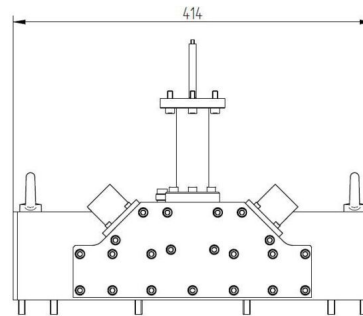

FLÄCHENPLASMAQUELLE - MA6000Y-033BC

Categories:

Outline Dimensions (mm(inch))

BILDERGALERIE

Outline Dimensions (mm(inch))

Outline Dimensions (mm(inch))

ZUSÄTZLICHE INFORMATIONEN

Art	()
	520 mm x 340 mm
CW [W]	2x 3000
Frequenz [MHz]	2450
가	