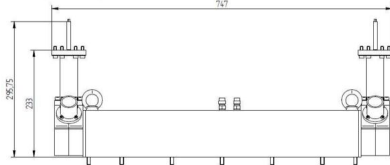

FLÄCHENPLASMAQUELLE - MA6000Y-033BC

Categories:

Outline Dimensions (mm(inch))

BILDERGALERIE

Outline Dimensions (mm(inch))

Outline Dimensions (mm(inch))

ZUSÄTZLICHE INFORMATIONEN

Art	()
	520 mm x 340 mm
CW [W]	2x 3000
Frequenz [MHz]	2450
가	