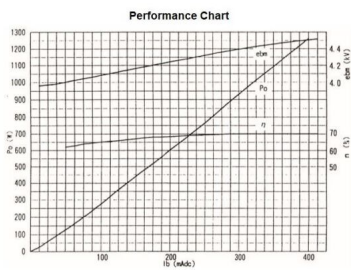

## BILDERGALERIE

Tube Outline Dimensions (mm(Inch))

Tube Outline Dimensions (mm(Inch))