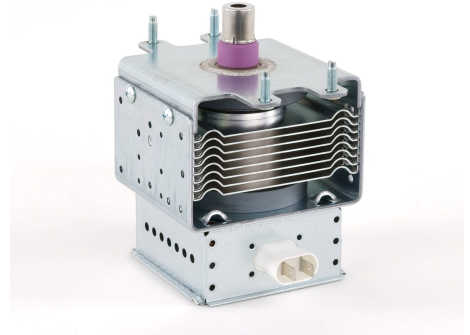

MAGNETRON - 1200010

Categories:

BILDERGALERIE

Tube Outline Dimensions (mm(Inch))

Tube Outline Dimensions (mm(Inch))

ZUSÄTZLICHE INFORMATIONEN

Art	Magnetron
OEM	2M137A-01BB
CW[W]	1250
Frequenz [MHz]	2450
ISM	S-
HV	0°
/	4x
HV /	0°
	Packaged magnet
	-
	-
	YJ1540
	010204