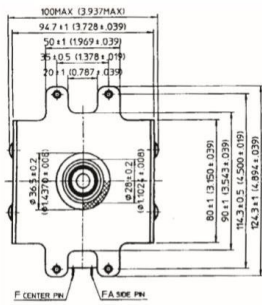

MAGNETRON - 1200010

Categories:

BILDERGALERIE

Tube Outline Dimensions (mm(Inch))

Tube Outline Dimensions (mm(Inch))

ZUSÄTZLICHE INFORMATIONEN

Art	Magnetron
OEM	2M137A-01BB
CW[W]	1250
Frequenz [MHz]	2450
ISM	S-
HV	0°
/	4x
HV /	0°
	Packaged magnet
	-
	-
	YJ1540
	010204