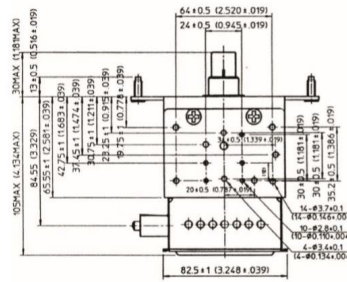

MAGNETRON - 1200010

Categories:

BILDERGALERIE

Tube Outline Dimensions (mm(Inch))

Tube Outline Dimensions (mm(Inch))

ZUSÄTZLICHE INFORMATIONEN

Art	Magnetron
OEM	2M137A-01BB
CW[W]	1250
Frequenz [MHz]	2450
ISM	S-
HV	0°
/	4x
HV /	0°
	Packaged magnet
	-
	-
	YJ1540
	010204