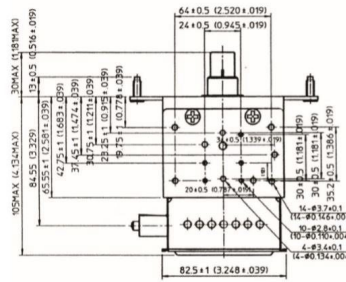

MAGNETRON - 1200010

Categories:

BILDERGALERIE

Tube Outline Dimensions (mm(Inch))

Tube Outline Dimensions (mm(Inch))

ZUSÄTZLICHE INFORMATIONEN

Art	Magnetron
OEM	2M137A-01BB
CW[W]	1250
Frequenz [MHz]	2450
ISM	S-
HV	0°
/	4x
HV /	0°
	Packaged magnet
	-
	-
	YJ1540
	010204