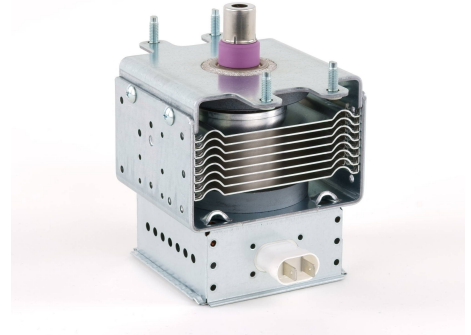

MAGNETRON - 1200010

Categories:

BILDERGALERIE

Tube Outline Dimensions (mm(Inch))

Tube Outline Dimensions (mm(Inch))

ZUSÄTZLICHE INFORMATIONEN

Art	Magnetron
OEM	2M137A-01BB
CW[W]	1250
Frequenz [MHz]	2450
ISM	S-
HV	0°
/	4x
HV /	0°
	Packaged magnet
	-
	-
	YJ1540
	010204