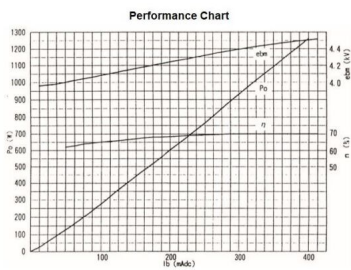

MAGNETRON - 1200010

Categories:

BILDERGALERIE

Tube Outline Dimensions (mm(Inch))

Tube Outline Dimensions (mm(Inch))

ZUSÄTZLICHE INFORMATIONEN

Art	Magnetron
OEM	2M137A-01BB
CW[W]	1250
Frequenz [MHz]	2450
ISM	S-
HV	0°
/	4x
HV /	0°
	Packaged magnet
	-
	-
	YJ1540
	010204