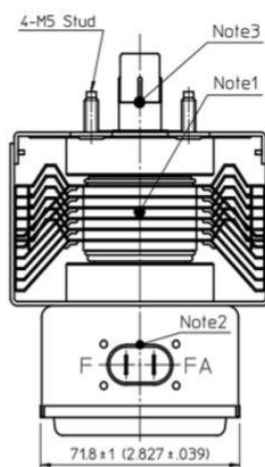

MAGNETRON - 1200011

Categories:

BILDERGALERIE

Tube Outline Dimensions (mm(inch))

Tube Outline Dimensions (mm(inch))

Tube Outline Dimensions (mm(inch))

ZUSÄTZLICHE INFORMATIONEN

Art	Magnetron
OEM	2M167B-M12J1
CW[W]	900
Frequenz [MHz]	2460
ISM	S-
HV	0°
/	4x
HV /	0°
	Packaged magnet
	-
	Kein