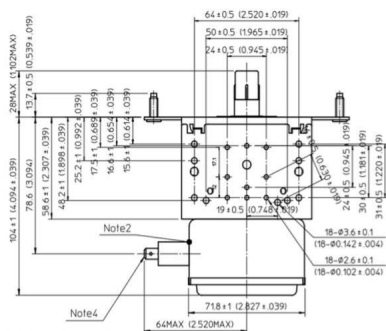

MAGNETRON - 1200011

Categories:

BILDERGALERIE

Tube Outline Dimensions (mm(inch))

Tube Outline Dimensions (mm(inch))

Tube Outline Dimensions (mm(inch))

ZUSÄTZLICHE INFORMATIONEN

Art	Magnetron
OEM	2M167B-M12J1
CW[W]	900
Frequenz [MHz]	2460
ISM	S-
HV	0°
/	4x
HV /	0°
	Packaged magnet
	-
	Kein