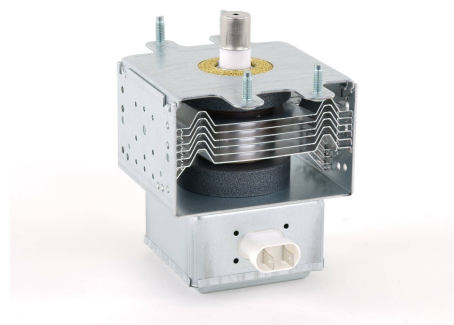

MAGNETRON - 1200011

Categories:

BILDERGALERIE

Tube Outline Dimensions (mm(inch))

Tube Outline Dimensions (mm(inch))

Tube Outline Dimensions (mm(inch))

ZUSÄTZLICHE INFORMATIONEN

Art	Magnetron
OEM	2M167B-M12J1
CW[W]	900
Frequenz [MHz]	2460
ISM	S-
HV	0°
/	4x
HV /	0°
	Packaged magnet
	-
	Kein