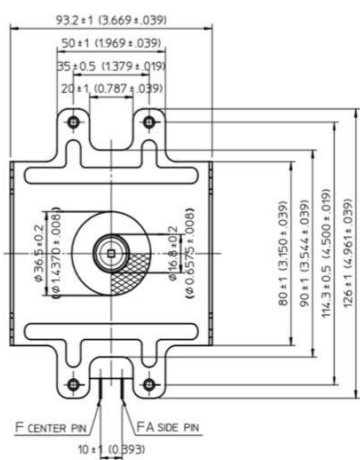

MAGNETRON - 1200011

Categories:

BILDERGALERIE

Tube Outline Dimensions (mm(inch))

Tube Outline Dimensions (mm(inch))

Tube Outline Dimensions (mm(inch))

ZUSÄTZLICHE INFORMATIONEN

Art	Magnetron
OEM	2M167B-M12J1
CW[W]	900
Frequenz [MHz]	2460
ISM	S-
HV	0°
/	4x
HV /	0°
	Packaged magnet
	-
	Kein