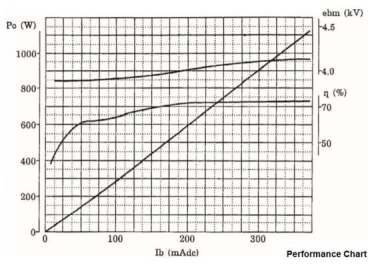

MAGNETRON - 1200022

Categories:

BILDERGALERIE

Tube Outline Dimensions (mm(inch))

Tube Outline Dimensions (mm(inch))

ZUSÄTZLICHE INFORMATIONEN

| | |
|-----------------------|-----------------|
| Art | Magnetron |
| OEM | 2M167B-M23J1 |
| CW[W] | 900 |
| Frequenz [MHz] | 2450 |
| ISM | S- |
| HV | 90° |
| / | 4x |
| HV / | 0° |
| | Packaged magnet |
| | - |
| | - |