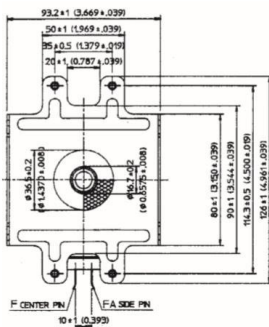

MAGNETRON - 1200022

Categories:

BILDERGALERIE

Tube Outline Dimensions (mm(inch))

Tube Outline Dimensions (mm(inch))

ZUSÄTZLICHE INFORMATIONEN

| | |
|-----------------------|-----------------|
| Art | Magnetron |
| OEM | 2M167B-M23J1 |
| CW[W] | 900 |
| Frequenz [MHz] | 2450 |
| ISM | S- |
| HV | 90° |
| / | 4x |
| HV / | 0° |
| | Packaged magnet |
| | - |
| | - |