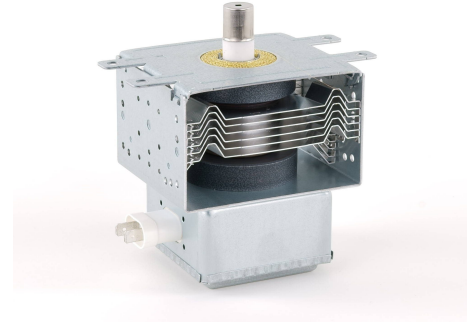

MAGNETRON - 1200022

Categories:

BILDERGALERIE

Tube Outline Dimensions (mm(inch))

Tube Outline Dimensions (mm(inch))

ZUSÄTZLICHE INFORMATIONEN

| | |
|-----------------------|-----------------|
| Art | Magnetron |
| OEM | 2M167B-M23J1 |
| CW[W] | 900 |
| Frequenz [MHz] | 2450 |
| ISM | S- |
| HV | 90° |
| / | 4x |
| HV / | 0° |
| | Packaged magnet |
| | - |
| | - |