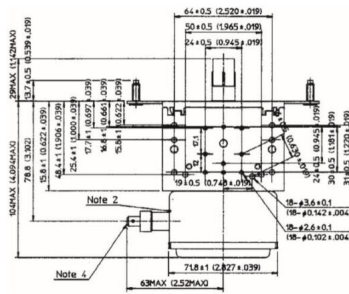

MAGNETRON - 1200022

Categories:

BILDERGALERIE

Tube Outline Dimensions (mm(inch))

Tube Outline Dimensions (mm(inch))

ZUSÄTZLICHE INFORMATIONEN

| | |
|-----------------------|-----------------|
| Art | Magnetron |
| OEM | 2M167B-M23J1 |
| CW[W] | 900 |
| Frequenz [MHz] | 2450 |
| ISM | S- |
| HV | 90° |
| / | 4x |
| HV / | 0° |
| | Packaged magnet |
| | - |
| | - |