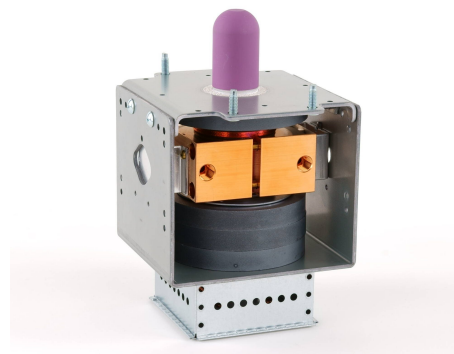

MAGNETRON - 1200075

Categories:

BILDERGALERIE

Tube Outline Dimensions (mm(inch))

Tube Outline Dimensions (mm(inch))

ZUSÄTZLICHE INFORMATIONEN

Art	Magnetron
OEM	2M265E-D36MG
CW[W]	3000
Frequenz [MHz]	2450
ISM	S-
HV	180°
/	4x
HV /	0°
	Packaged magnet
	G1/8" Innengewinde
	-
	10207