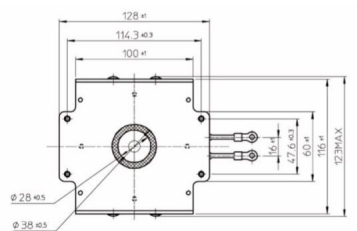

MAGNETRON - 1200075

Categories:

BILDERGALERIE

Tube Outline Dimensions (mm(inch))

Tube Outline Dimensions (mm(inch))

ZUSÄTZLICHE INFORMATIONEN

Art	Magnetron
OEM	2M265E-D36MG
CW[W]	3000
Frequenz [MHz]	2450
ISM	S-
HV	180°
/	4x
HV /	0°
	Packaged magnet
	G1/8" Innengewinde
	-
	10207