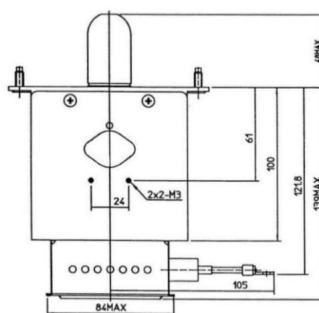

MAGNETRON - 1200075

Categories:

BILDERGALERIE

Tube Outline Dimensions (mm(inch))

Tube Outline Dimensions (mm(inch))

ZUSÄTZLICHE INFORMATIONEN

Art	Magnetron
OEM	2M265E-D36MG
CW[W]	3000
Frequenz [MHz]	2450
ISM	S-
HV	180°
/	4x
HV /	0°
	Packaged magnet
	G1/8" Innengewinde
	-
	10207