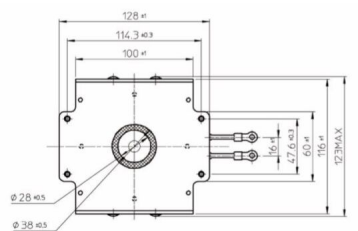

MAGNETRON - 1200075

Categories:

BILDERGALERIE

Tube Outline Dimensions (mm(inch))

Tube Outline Dimensions (mm(inch))

ZUSÄTZLICHE INFORMATIONEN

Art	Magnetron
OEM	2M265E-D36MG
CW[W]	3000
Frequenz [MHz]	2450
ISM	S-
HV	180°
/	4x
HV /	0°
	Packaged magnet
	G1/8" Innengewinde
	-
	10207