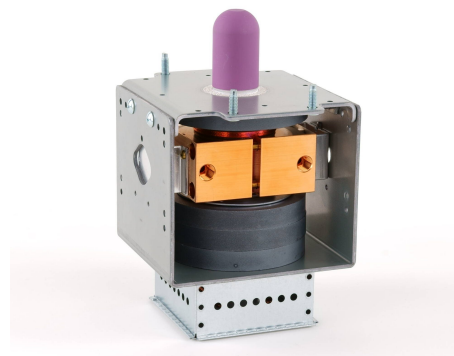

MAGNETRON - 1200075

Categories:

BILDERGALERIE

Tube Outline Dimensions (mm(inch))

Tube Outline Dimensions (mm(inch))

ZUSÄTZLICHE INFORMATIONEN

Art	Magnetron
OEM	2M265E-D36MG
CW[W]	3000
Frequenz [MHz]	2450
ISM	S-
HV	180°
/	4x
HV /	0°
	Packaged magnet
	G1/8" Innengewinde
	-
	10207