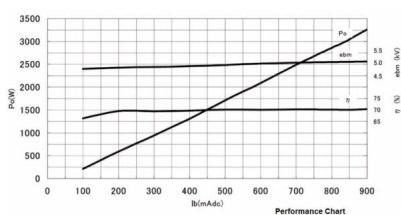

MAGNETRON - 1200075

Categories:

BILDERGALERIE

Tube Outline Dimensions (mm(inch))

Tube Outline Dimensions (mm(inch))

ZUSÄTZLICHE INFORMATIONEN

Art	Magnetron
OEM	2M265E-D36MG
CW[W]	3000
Frequenz [MHz]	2450
ISM	S-
HV	180°
/	4x
HV /	0°
	Packaged magnet
	G1/8" Innengewinde
	-
	10207