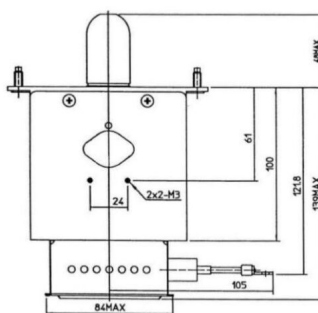

MAGNETRON - 1200075

Categories:

BILDERGALERIE

Tube Outline Dimensions (mm(inch))

Tube Outline Dimensions (mm(inch))

ZUSÄTZLICHE INFORMATIONEN

Art	Magnetron
OEM	2M265E-D36MG
CW[W]	3000
Frequenz [MHz]	2450
ISM	S-
HV	180°
/	4x
HV /	0°
	Packaged magnet
	G1/8" Innengewinde
	-
	10207