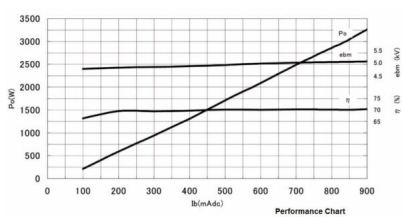

MAGNETRON - 1200075

Categories:

BILDERGALERIE

Tube Outline Dimensions (mm(inch))

Tube Outline Dimensions (mm(inch))

ZUSÄTZLICHE INFORMATIONEN

Art	Magnetron
OEM	2M265E-D36MG
CW[W]	3000
Frequenz [MHz]	2450
ISM	S-
HV	180°
/	4x
HV /	0°
	Packaged magnet
	G1/8" Innengewinde
	-
	10207