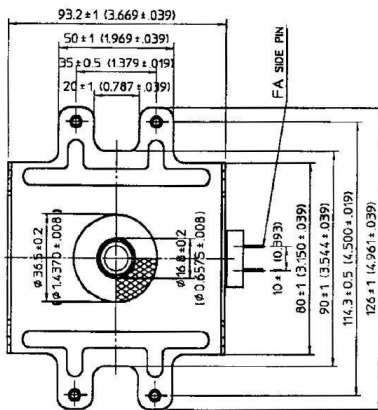

MAGNETRON - 1200103

Categories:

BILDERGALERIE

Tube Outline Dimensions (mm(inch))

Tube Outline Dimensions (mm(inch))

Tube Outline Dimensions (mm(inch))

ZUSÄTZLICHE INFORMATIONEN

Art	Magnetron
OEM	2M244-M10J1
CW[W]	1000
Frequenz [MHz]	2450
ISM	S-
HV	90°
/	4x
HV /	90°
	Packaged magnet
	-
	-