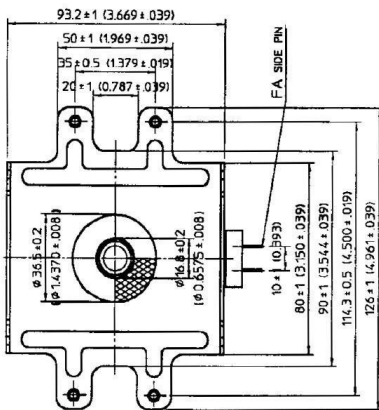

MAGNETRON - 1200103

Categories:

BILDERGALERIE

Tube Outline Dimensions (mm(inch))

Tube Outline Dimensions (mm(inch))

Tube Outline Dimensions (mm(inch))

ZUSÄTZLICHE INFORMATIONEN

Art	Magnetron
OEM	2M244-M10J1
CW[W]	1000
Frequenz [MHz]	2450
ISM	S-
HV	90°
/	4x
HV /	90°
	Packaged magnet
	-
	-