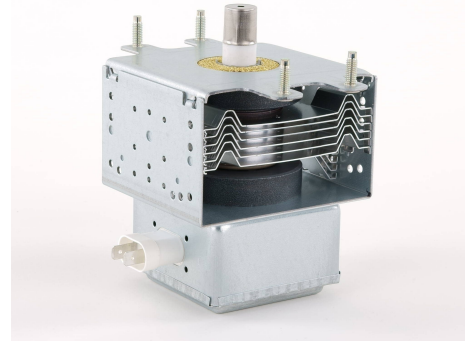

MAGNETRON - 1200103

Categories:

BILDERGALERIE

Tube Outline Dimensions (mm(inch))

Tube Outline Dimensions (mm(inch))

Tube Outline Dimensions (mm(inch))

ZUSÄTZLICHE INFORMATIONEN

Art	Magnetron
OEM	2M244-M10J1
CW[W]	1000
Frequenz [MHz]	2450
ISM	S-
HV	90°
/	4x
HV /	90°
	Packaged magnet
	-
	-