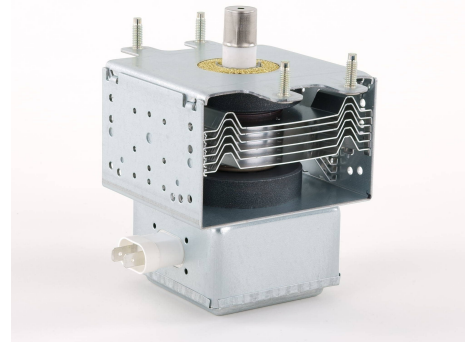

MAGNETRON - 1200103

Categories:

BILDERGALERIE

Tube Outline Dimensions (mm(inch))

Tube Outline Dimensions (mm(inch))

ZUSÄTZLICHE INFORMATIONEN

| | |
|-----------------------|-----------------|
| Art | Magnetron |
| OEM | 2M244-M10J1 |
| CW[W] | 1000 |
| Frequenz [MHz] | 2450 |
| ISM | S- |
| HV | 90° |
| / | 4x |
| HV / | 90° |
| | Packaged magnet |
| | - |
| | - |