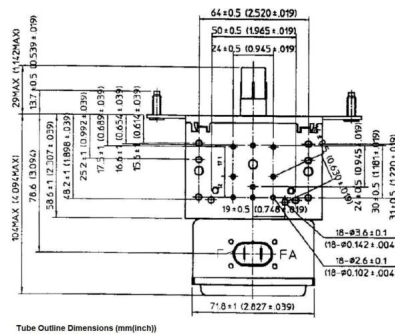

MAGNETRON - 1200103

Categories:

BILDERGALERIE

Tube Outline Dimensions (mm(inch))

Tube Outline Dimensions (mm(inch))

Tube Outline Dimensions (mm(inch))

ZUSÄTZLICHE INFORMATIONEN

Art	Magnetron
OEM	2M244-M10J1
CW[W]	1000
Frequenz [MHz]	2450
ISM	S-
HV	90°
/	4x
HV /	90°
	Packaged magnet
	-
	-