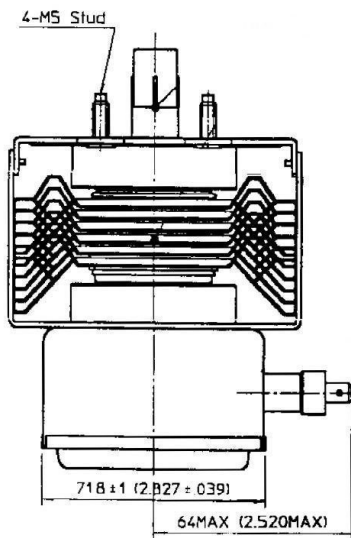

MAGNETRON - 1200103

Categories:

BILDERGALERIE

Tube Outline Dimensions (mm(inch))

Tube Outline Dimensions (mm(inch))

Tube Outline Dimensions (mm(inch))

ZUSÄTZLICHE INFORMATIONEN

Art	Magnetron
OEM	2M244-M10J1
CW[W]	1000
Frequenz [MHz]	2450
ISM	S-
HV	90°
/	4x
HV /	90°
	Packaged magnet
	-
	-