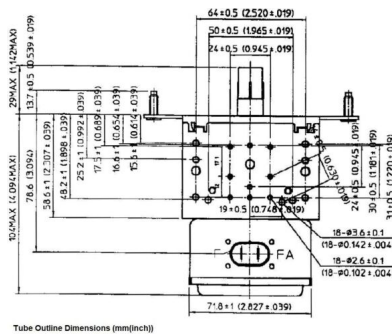

MAGNETRON - 1200103

Categories:

BILDERGALERIE

Tube Outline Dimensions (mm(inch))

Tube Outline Dimensions (mm(inch))

ZUSÄTZLICHE INFORMATIONEN

| | |
|-----------------------|-----------------|
| Art | Magnetron |
| OEM | 2M244-M10J1 |
| CW[W] | 1000 |
| Frequenz [MHz] | 2450 |
| ISM | S- |
| HV | 90° |
| / | 4x |
| HV / | 90° |
| | Packaged magnet |
| | - |
| | - |