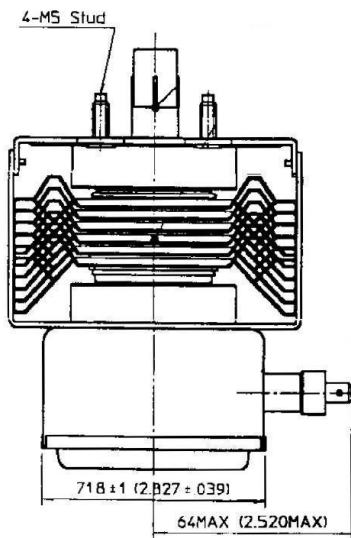

MAGNETRON - 1200103

Categories:

BILDERGALERIE

Tube Outline Dimensions (mm(inch))

Tube Outline Dimensions (mm(inch))

ZUSÄTZLICHE INFORMATIONEN

| | |
|-----------------------|-----------------|
| Art | Magnetron |
| OEM | 2M244-M10J1 |
| CW[W] | 1000 |
| Frequenz [MHz] | 2450 |
| ISM | S- |
| HV | 90° |
| / | 4x |
| HV / | 90° |
| | Packaged magnet |
| | - |
| | - |