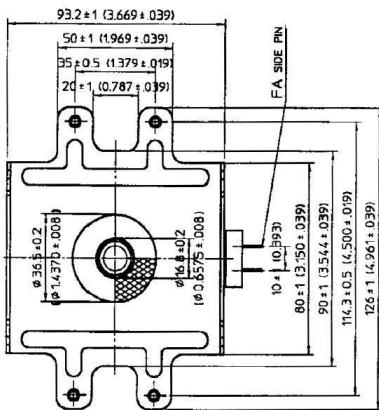

MAGNETRON - 1200103

Categories:

BILDERGALERIE

Tube Outline Dimensions (mm(inch))

Tube Outline Dimensions (mm(inch))

ZUSÄTZLICHE INFORMATIONEN

| | |
|-----------------------|-----------------|
| Art | Magnetron |
| OEM | 2M244-M10J1 |
| CW[W] | 1000 |
| Frequenz [MHz] | 2450 |
| ISM | S- |
| HV | 90° |
| / | 4x |
| HV / | 90° |
| | Packaged magnet |
| | - |
| | - |