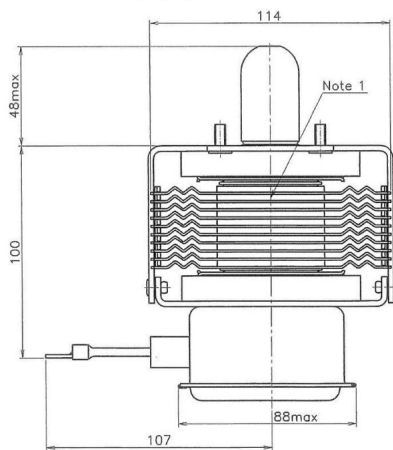

MAGNETRON - 1200171

Categories:

BILDERGALERIE

Tube Outline Dimensions (mm(inch))

Tube Outline Dimensions (mm(inch))

Tube Outline Dimensions (mm(inch))

ZUSÄTZLICHE INFORMATIONEN

Art	Magnetron
OEM	2M130-70
CW[W]	2000
Frequenz [MHz]	2450
ISM	S-
HV	90°
/	4x
HV /	90°
	Packaged magnet
	-
	-