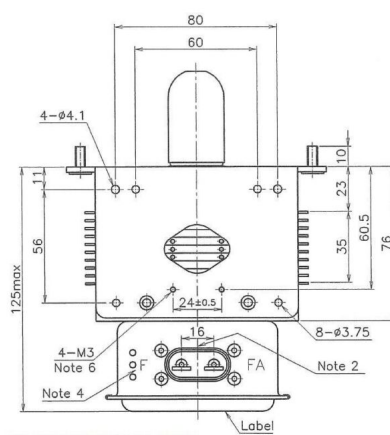

MAGNETRON - 1200171

Categories:

BILDERGALERIE

Tube Outline Dimensions (mm(inch))

Tube Outline Dimensions (mm(inch))

Tube Outline Dimensions (mm(inch))

ZUSÄTZLICHE INFORMATIONEN

Art	Magnetron
OEM	2M130-70
CW[W]	2000
Frequenz [MHz]	2450
ISM	S-
HV	90°
/	4x
HV /	90°
	Packaged magnet
	-
	-