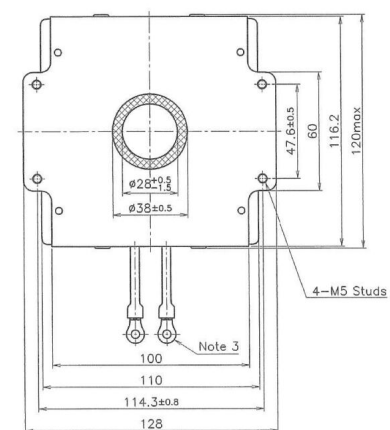

MAGNETRON - 1200171

Categories:

BILDERGALERIE

Tube Outline Dimensions (mm(inch))

Tube Outline Dimensions (mm(inch))

Tube Outline Dimensions (mm(inch))

ZUSÄTZLICHE INFORMATIONEN

Art	Magnetron
OEM	2M130-70
CW[W]	2000
Frequenz [MHz]	2450
ISM	S-
HV	90°
/	4x
HV /	90°
	Packaged magnet
	-
	-