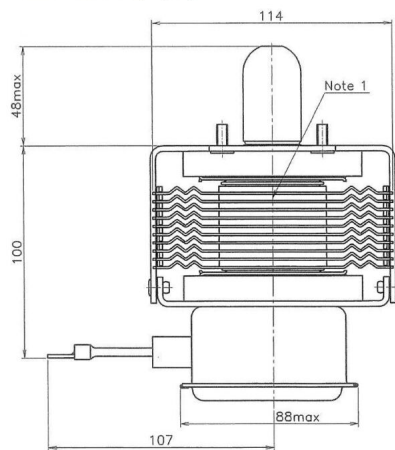

MAGNETRON - 1200171

Categories:

BILDERGALERIE

Tube Outline Dimensions (mm(inch))

Tube Outline Dimensions (mm(inch))

Tube Outline Dimensions (mm(inch))

ZUSÄTZLICHE INFORMATIONEN

Art	Magnetron
OEM	2M130-70
CW[W]	2000
Frequenz [MHz]	2450
ISM	S-
HV	90°
/	4x
HV /	90°
	Packaged magnet
	-
	-