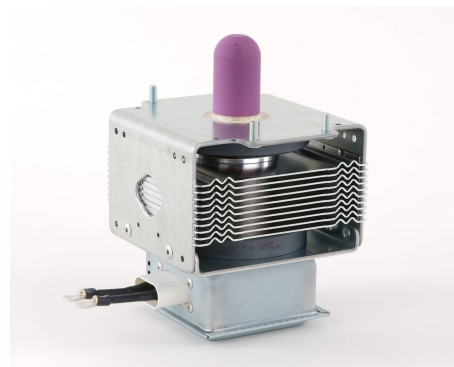

MAGNETRON - 1200171

Categories:

BILDERGALERIE

Tube Outline Dimensions (mm(inch))

Tube Outline Dimensions (mm(inch))

Tube Outline Dimensions (mm(inch))

ZUSÄTZLICHE INFORMATIONEN

Art	Magnetron
OEM	2M130-70
CW[W]	2000
Frequenz [MHz]	2450
ISM	S-
HV	90°
/	4x
HV /	90°
	Packaged magnet
	-
	-