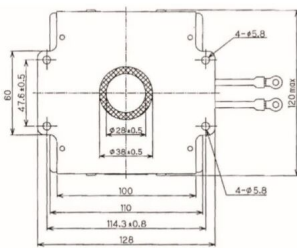

MAGNETRON - 1200172

Categories:

BILDERGALERIE

Performance Chart

Tube Outline Dimensions (mm(inch))

Tube Outline Dimensions (mm(inch))

ZUSÄTZLICHE INFORMATIONEN

Art	Magnetron
OEM	2M130-71
CW[W]	2000
Frequenz [MHz]	2450
ISM	S-
HV	0°
/	4x
HV /	0°
	Packaged magnet
	-
	-