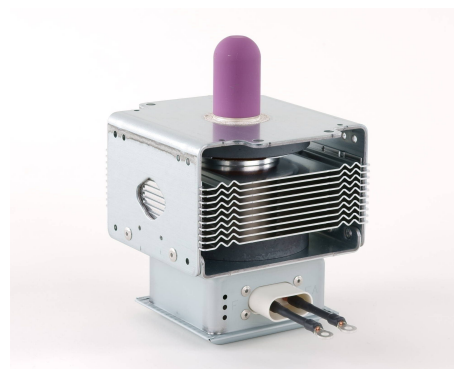

MAGNETRON - 1200172

Categories:

BILDERGALERIE

Performance Chart

Tube Outline Dimensions (mm(inch))

Tube Outline Dimensions (mm(inch))

ZUSÄTZLICHE INFORMATIONEN

Art	Magnetron
OEM	2M130-71
CW[W]	2000
Frequenz [MHz]	2450
ISM	S-
HV	0°
/	4x
HV /	0°
	Packaged magnet
	-
	-