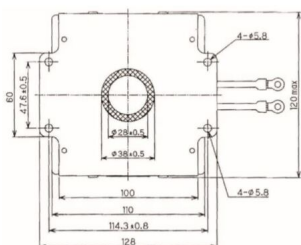

MAGNETRON - 1200172

Categories:

BILDERGALERIE

Performance Chart

Tube Outline Dimensions (mm(inch))

Tube Outline Dimensions (mm(inch))

ZUSÄTZLICHE INFORMATIONEN

Art	Magnetron
OEM	2M130-71
CW[W]	2000
Frequenz [MHz]	2450
ISM	S-
HV	0°
/	4x
HV /	0°
	Packaged magnet
	-
	-