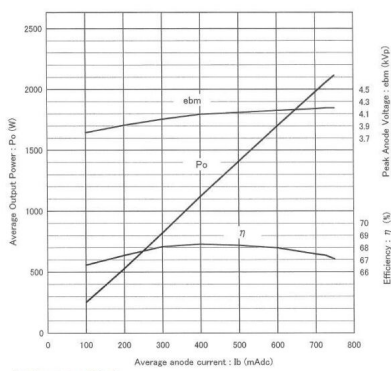

MAGNETRON - 1200172

Categories:

BILDERGALERIE

Performance Chart

Tube Outline Dimensions (mm(inch))

Tube Outline Dimensions (mm(inch))

ZUSÄTZLICHE INFORMATIONEN

Art	Magnetron
OEM	2M130-71
CW[W]	2000
Frequenz [MHz]	2450
ISM	S-
HV	0°
/	4x
HV /	0°
	Packaged magnet
	-
	-