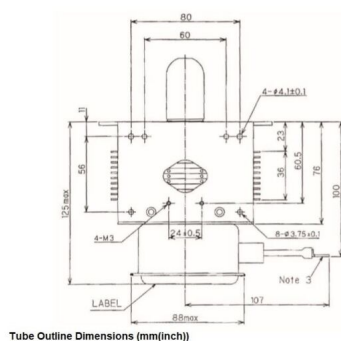

MAGNETRON - 1200172

Categories:

BILDERGALERIE

Performance Chart

Tube Outline Dimensions (mm(inch))

Tube Outline Dimensions (mm(inch))

ZUSÄTZLICHE INFORMATIONEN

Art	Magnetron
OEM	2M130-71
CW[W]	2000
Frequenz [MHz]	2450
ISM	S-
HV	0°
/	4x
HV /	0°
	Packaged magnet
	-
	-