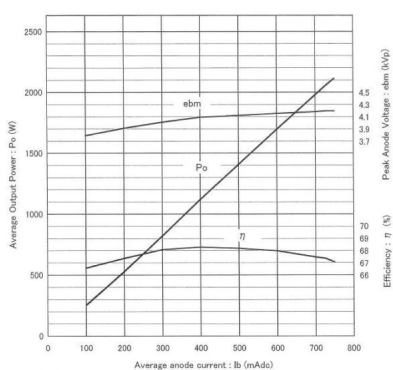

MAGNETRON - 1200172

Categories:

BILDERGALERIE

Performance Chart

Tube Outline Dimensions (mm(inch))

Tube Outline Dimensions (mm(inch))

ZUSÄTZLICHE INFORMATIONEN

Art	Magnetron
OEM	2M130-71
CW[W]	2000
Frequenz [MHz]	2450
ISM	S-
HV	0°
/	4x
HV /	0°
	Packaged magnet
	-
	-