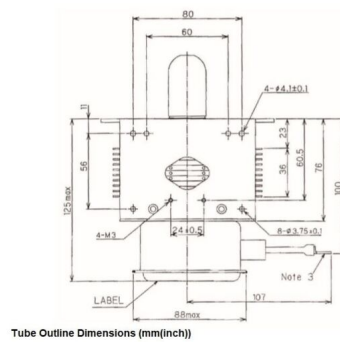

MAGNETRON - 1200172

Categories:

BILDERGALERIE

Performance Chart

Tube Outline Dimensions (mm(inch))

Tube Outline Dimensions (mm(inch))

ZUSÄTZLICHE INFORMATIONEN

Art	Magnetron
OEM	2M130-71
CW[W]	2000
Frequenz [MHz]	2450
ISM	S-
HV	0°
/	4x
HV /	0°
	Packaged magnet
	-
	-