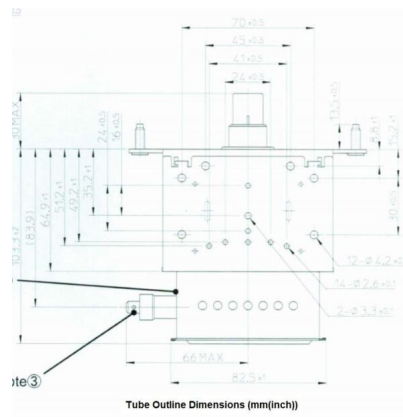

MAGNETRON - 1200219

Categories:

BILDERGALERIE

Tube Outline Dimensions (mm(inch))

Tube Outline Dimensions (mm(inch))

Tube Outline Dimensions (mm(inch))

ZUSÄTZLICHE INFORMATIONEN

Art	Magnetron
OEM	2M262A-08BMG
CW[W]	1500
Frequenz [MHz]	2450
ISM	S-
HV	0°
/	4x
HV /	0°
	Packaged magnet
	-
	-