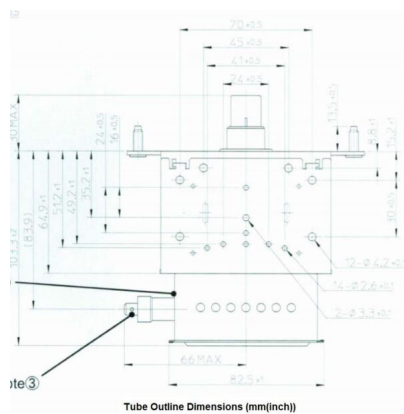

MAGNETRON - 1200219

Categories:

BILDERGALERIE

Tube Outline Dimensions (mm(inch))

Tube Outline Dimensions (mm(inch))

Tube Outline Dimensions (mm(inch))

ZUSÄTZLICHE INFORMATIONEN

Art	Magnetron
OEM	2M262A-08BMG
CW[W]	1500
Frequenz [MHz]	2450
ISM	S-
HV	0°
/	4x
HV /	0°
	Packaged magnet
	-
	-