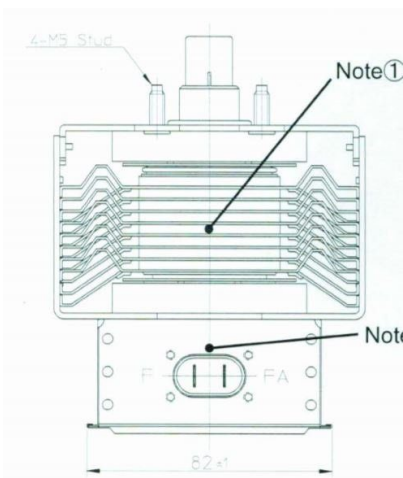

MAGNETRON - 1200219

Categories:

BILDERGALERIE

Tube Outline Dimensions (mm(inch))

Tube Outline Dimensions (mm(inch))

Tube Outline Dimensions (mm(inch))

ZUSÄTZLICHE INFORMATIONEN

Art	Magnetron
OEM	2M262A-08BMG
CW[W]	1500
Frequenz [MHz]	2450
ISM	S-
HV	0°
/	4x
HV /	0°
	Packaged magnet
	-
	-