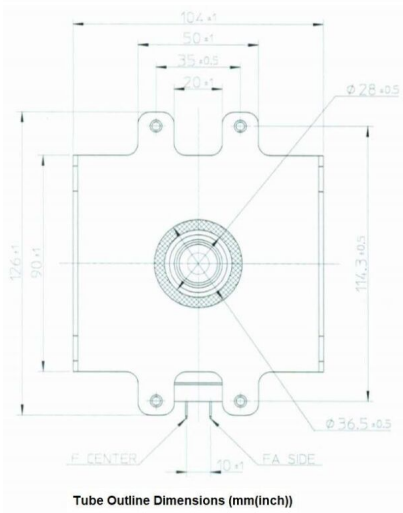

MAGNETRON - 1200219

Categories:

BILDERGALERIE

Tube Outline Dimensions (mm(inch))

Tube Outline Dimensions (mm(inch))

Tube Outline Dimensions (mm(inch))

ZUSÄTZLICHE INFORMATIONEN

Art	Magnetron
OEM	2M262A-08BMG
CW[W]	1500
Frequenz [MHz]	2450
ISM	S-
HV	0°
/	4x
HV /	0°
	Packaged magnet
	-
	-