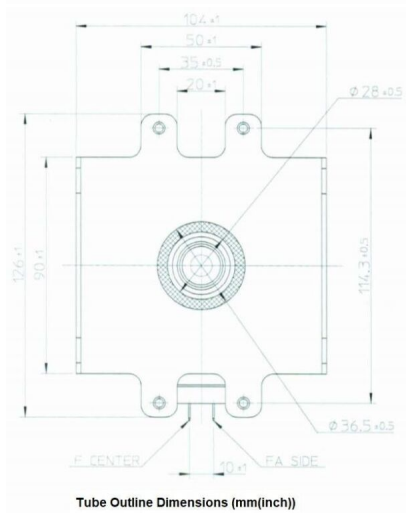

MAGNETRON - 1200219

Categories:

BILDERGALERIE

Tube Outline Dimensions (mm(inch))

Tube Outline Dimensions (mm(inch))

Tube Outline Dimensions (mm(inch))

ZUSÄTZLICHE INFORMATIONEN

Art	Magnetron
OEM	2M262A-08BMG
CW[W]	1500
Frequenz [MHz]	2450
ISM	S-
HV	0°
/	4x
HV /	0°
	Packaged magnet
	-
	-