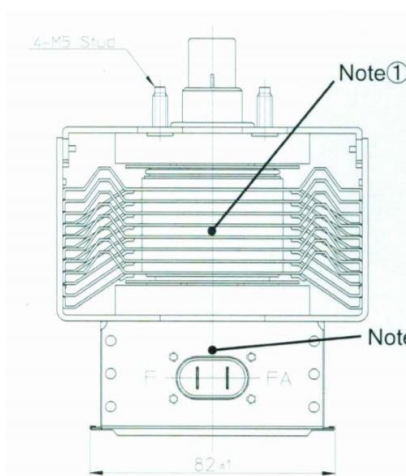

MAGNETRON - 1200219

Categories:

BILDERGALERIE

Tube Outline Dimensions (mm(inch))

Tube Outline Dimensions (mm(inch))

Tube Outline Dimensions (mm(inch))

ZUSÄTZLICHE INFORMATIONEN

Art	Magnetron
OEM	2M262A-08BMG
CW[W]	1500
Frequenz [MHz]	2450
ISM	S-
HV	0°
/	4x
HV /	0°
	Packaged magnet
	-
	-