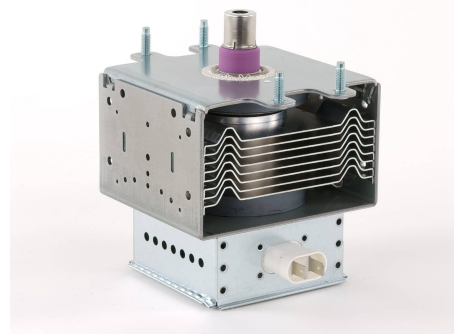

MAGNETRON - 1200219

Categories:

BILDERGALERIE

Tube Outline Dimensions (mm(inch))

Tube Outline Dimensions (mm(inch))

Tube Outline Dimensions (mm(inch))

ZUSÄTZLICHE INFORMATIONEN

Art	Magnetron
OEM	2M262A-08BMG
CW[W]	1500
Frequenz [MHz]	2450
ISM	S-
HV	0°
/	4x
HV /	0°
	Packaged magnet
	-
	-