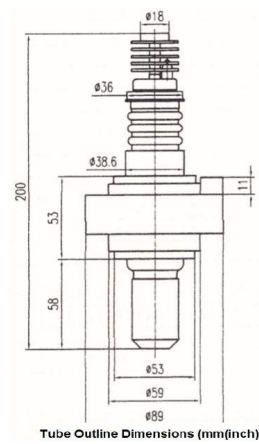

MAGNETRON - 1200223

Categories:

BILDERGALERIE

Tube Outline Dimensions (mm(inch))

Tube Outline Dimensions (mm(inch))

ZUSÄTZLICHE INFORMATIONEN

| | |
|-----------------------|--------------------|
| Art | Magnetron |
| OEM | CK-2091T |
| CW[W] | 15000 |
| Frequenz [MHz] | 2450 |
| ISM | S- |
| | & |
| HV | - |
| / | |
| HV / | - |
| | - |
| | G1/8" Innengewinde |
| | - |