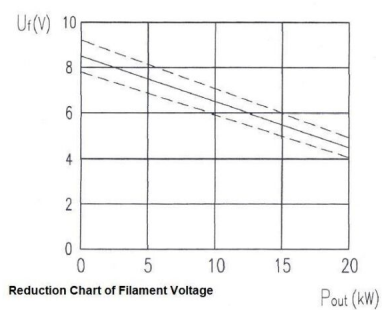

MAGNETRON - 1200223

Categories:

BILDERGALERIE

Tube Outline Dimensions (mm(inch))

Tube Outline Dimensions (mm(inch))

ZUSÄTZLICHE INFORMATIONEN

| | |
|-----------------------|--------------------|
| Art | Magnetron |
| OEM | CK-2091T |
| CW[W] | 15000 |
| Frequenz [MHz] | 2450 |
| ISM | S- |
| | & |
| HV | - |
| / | |
| HV / | - |
| | - |
| | G1/8" Innengewinde |
| | - |