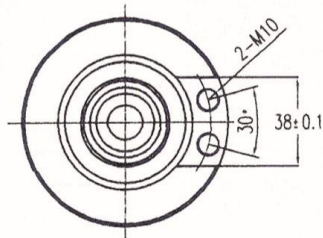

MAGNETRON - 1200223

Categories:

BILDERGALERIE

Tube Outline Dimensions (mm(inch))

Tube Outline Dimensions (mm(inch))

ZUSÄTZLICHE INFORMATIONEN

| | |
|-----------------------|--------------------|
| Art | Magnetron |
| OEM | CK-2091T |
| CW[W] | 15000 |
| Frequenz [MHz] | 2450 |
| ISM | S- |
| | & |
| HV | - |
| / | |
| HV / | - |
| | - |
| | G1/8" Innengewinde |
| | - |