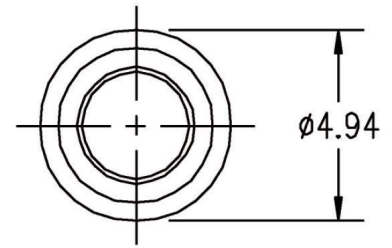

# MAGNETRON - 1200324\_SP

Categories:

Tube Outline Dimensions (mm(inch))

## BILDERGALERIE

Tube Outline Dimensions (mm(inch))