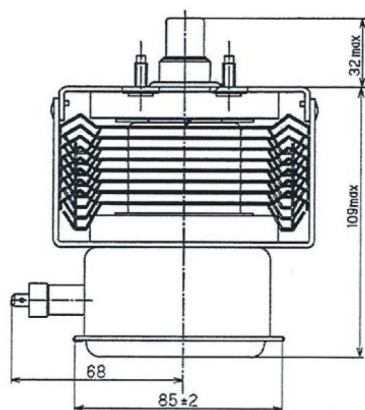

MAGNETRON - 1200339

Categories:

BILDERGALERIE

Tube Outline Dimensions (mm(inch))

Tube Outline Dimensions (mm(inch))

Tube Outline Dimensions (mm(inch))

ZUSÄTZLICHE INFORMATIONEN

Art	Magnetron
OEM	
CW[W]	1450
Frequenz [MHz]	2450
ISM	S-
HV	90°
/	4x
HV /	90°
	Packaged magnet
	-
	-