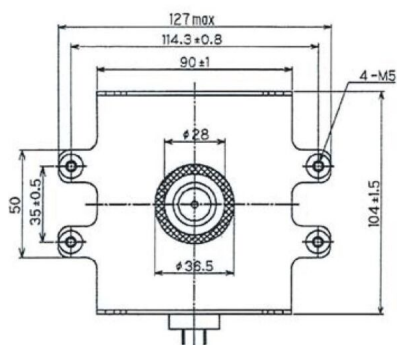

MAGNETRON - 1200339

Categories:

BILDERGALERIE

Tube Outline Dimensions (mm(inch))

Tube Outline Dimensions (mm(inch))

Tube Outline Dimensions (mm(inch))

ZUSÄTZLICHE INFORMATIONEN

Art	Magnetron
OEM	
CW[W]	1450
Frequenz [MHz]	2450
ISM	S-
HV	90°
/	4x
HV /	90°
	Packaged magnet
	-
	-