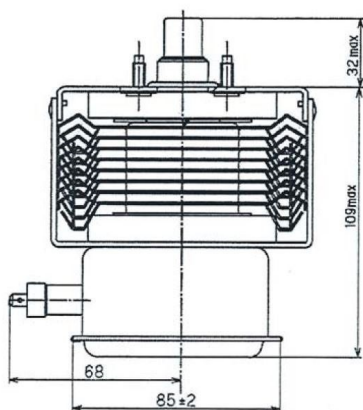

MAGNETRON - 1200339

Categories:

BILDERGALERIE

Tube Outline Dimensions (mm(inch))

Tube Outline Dimensions (mm(inch))

Tube Outline Dimensions (mm(inch))

ZUSÄTZLICHE INFORMATIONEN

Art	Magnetron
OEM	
CW[W]	1450
Frequenz [MHz]	2450
ISM	S-
HV	90°
/	4x
HV /	90°
	Packaged magnet
	-
	-