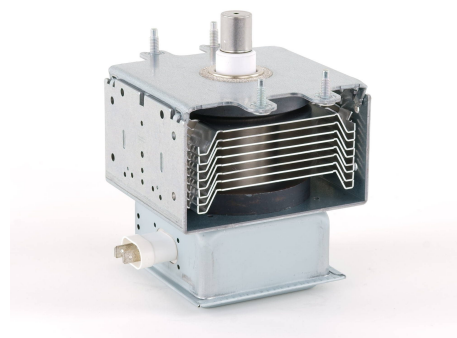

MAGNETRON - 1200339

Categories:

BILDERGALERIE

Tube Outline Dimensions (mm(inch))

Tube Outline Dimensions (mm(inch))

Tube Outline Dimensions (mm(inch))

ZUSÄTZLICHE INFORMATIONEN

Art	Magnetron
OEM	
CW[W]	1450
Frequenz [MHz]	2450
ISM	S-
HV	90°
/	4x
HV /	90°
	Packaged magnet
	-
	-