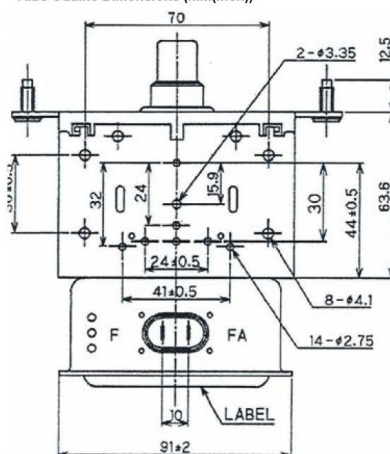

MAGNETRON - 1200339

Categories:

BILDERGALERIE

Tube Outline Dimensions (mm(inch))

Tube Outline Dimensions (mm(inch))

Tube Outline Dimensions (mm(inch))

ZUSÄTZLICHE INFORMATIONEN

Art	Magnetron
OEM	
CW[W]	1450
Frequenz [MHz]	2450
ISM	S-
HV	90°
/	4x
HV /	90°
	Packaged magnet
	-
	-