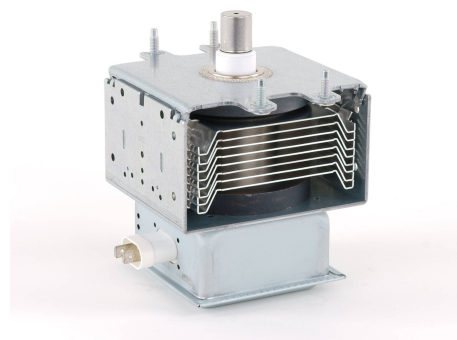

MAGNETRON - 1200339

Categories:

BILDERGALERIE

Tube Outline Dimensions (mm(inch))

Tube Outline Dimensions (mm(inch))

Tube Outline Dimensions (mm(inch))

ZUSÄTZLICHE INFORMATIONEN

Art	Magnetron
OEM	
CW[W]	1450
Frequenz [MHz]	2450
ISM	S-
HV	90°
/	4x
HV /	90°
	Packaged magnet
	-
	-