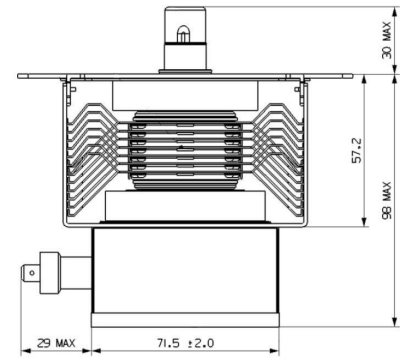

MAGNETRON - 1200382

Categories:

Tube Outline Dimensions (mm(inch))

BILDERGALERIE

Tube Outline Dimensions (mm(inch))

ZUSÄTZLICHE INFORMATIONEN

Art	Magnetron
OEM	1200382
CW[W]	1000
Frequenz [MHz]	2450
ISM	S-
HV	90°
/	4x
HV /	0°
	Packaged magnet
	-
	-