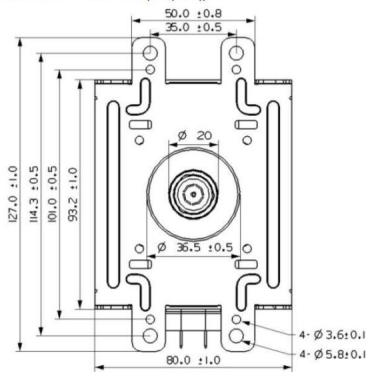

MAGNETRON - 1200382

Categories:

Tube Outline Dimensions (mm(inch))

BILDERGALERIE

Tube Outline Dimensions (mm(inch))

ZUSÄTZLICHE INFORMATIONEN

Art	Magnetron
OEM	1200382
CW[W]	1000
Frequenz [MHz]	2450
ISM	S-
HV	90°
/	4x
HV /	0°
	Packaged magnet
	-
	-