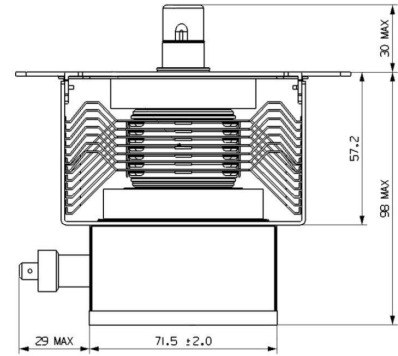

MAGNETRON - 1200382

Categories:

Tube Outline Dimensions (mm(inch))

BILDERGALERIE

Tube Outline Dimensions (mm(inch))

ZUSÄTZLICHE INFORMATIONEN

Art	Magnetron
OEM	1200382
CW[W]	1000
Frequenz [MHz]	2450
ISM	S-
HV	90°
/	4x
HV /	0°
	Packaged magnet
	-
	-