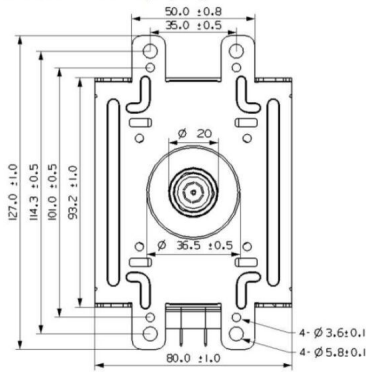

# MAGNETRON - 1200382

Categories:

Tube Outline Dimensions (mm(inch))

## BILDERGALERIE

Tube Outline Dimensions (mm(inch))