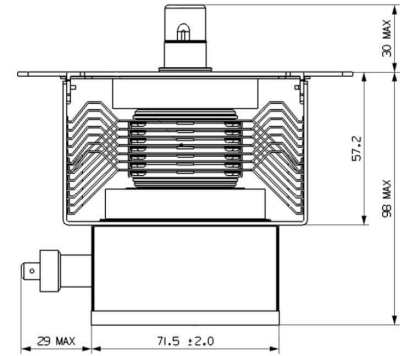

# MAGNETRON - 1200382

Categories:

Tube Outline Dimensions (mm(inch))

## BILDERGALERIE

Tube Outline Dimensions (mm(inch))