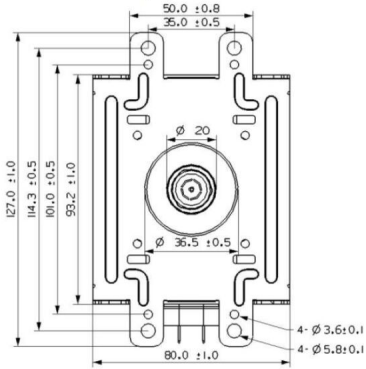

MAGNETRON - 1200382

Categories:

Tube Outline Dimensions (mm(inch))

BILDERGALERIE

Tube Outline Dimensions (mm(inch))

ZUSÄTZLICHE INFORMATIONEN

Art	Magnetron
OEM	1200382
CW[W]	1000
Frequenz [MHz]	2450
ISM	S-
HV	90°
/	4x
HV /	0°
	Packaged magnet
	-
	-