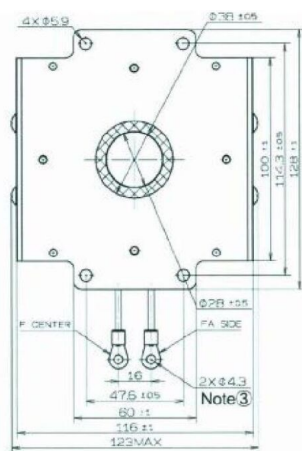

MAGNETRON - 1200387

Categories:

BILDERGALERIE

Tube Outline Dimensions (mm(inch))

Tube Outline Dimensions (mm(inch))

Tube Outline Dimensions (mm(inch))

ZUSÄTZLICHE INFORMATIONEN

Art	Magnetron
OEM	PM266E-B46MG
CW[W]	3000
Frequenz [MHz]	2455
ISM	S-
HV	180°
/	4x
HV /	0°
	Packaged magnet
	G1/8" Innengewinde
	Kein