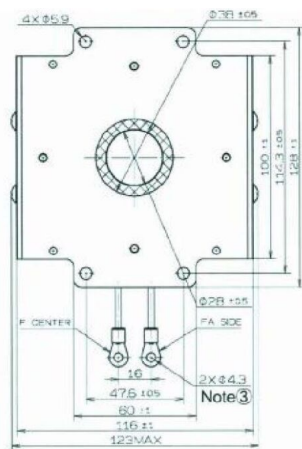

MAGNETRON - 1200387

Categories:

BILDERGALERIE

Tube Outline Dimensions (mm(inch))

Tube Outline Dimensions (mm(inch))

Tube Outline Dimensions (mm(inch))

ZUSÄTZLICHE INFORMATIONEN

Art	Magnetron
OEM	PM266E-B46MG
CW[W]	3000
Frequenz [MHz]	2455
ISM	S-
HV	180°
/	4x
HV /	0°
	Packaged magnet
	G1/8" Innengewinde
	Kein