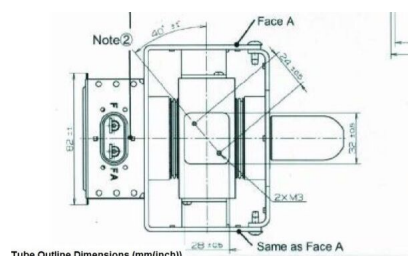

MAGNETRON - 1200387

Categories:

BILDERGALERIE

Tube Outline Dimensions (mm(inch))

Tube Outline Dimensions (mm(inch))

Tube Outline Dimensions (mm(inch))

ZUSÄTZLICHE INFORMATIONEN

Art	Magnetron
OEM	PM266E-B46MG
CW[W]	3000
Frequenz [MHz]	2455
ISM	S-
HV	180°
/	4x
HV /	0°
	Packaged magnet
	G1/8" Innengewinde
	Kein