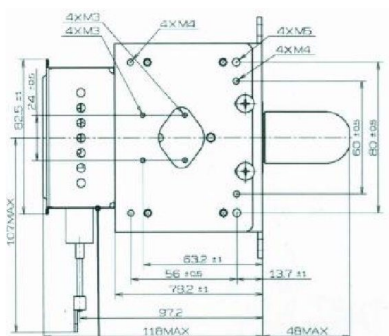

MAGNETRON - 1200387

Categories:

BILDERGALERIE

Tube Outline Dimensions (mm(inch))

Tube Outline Dimensions (mm(inch))

Tube Outline Dimensions (mm(inch))

ZUSÄTZLICHE INFORMATIONEN

Art	Magnetron
OEM	PM266E-B46MG
CW[W]	3000
Frequenz [MHz]	2455
ISM	S-
HV	180°
/	4x
HV /	0°
	Packaged magnet
	G1/8" Innengewinde
	Kein