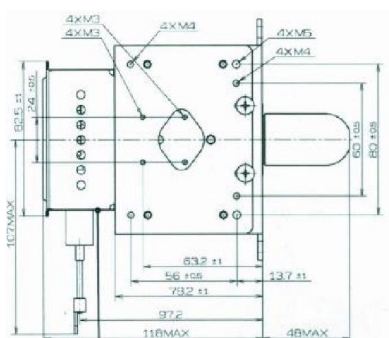

MAGNETRON - 1200387

Categories:

BILDERGALERIE

Tube Outline Dimensions (mm(inch))

Tube Outline Dimensions (mm(inch))

Tube Outline Dimensions (mm(inch))

ZUSÄTZLICHE INFORMATIONEN

Art	Magnetron
OEM	PM266E-B46MG
CW[W]	3000
Frequenz [MHz]	2455
ISM	S-
HV	180°
/	4x
HV /	0°
	Packaged magnet
	G1/8" Innengewinde
	Kein