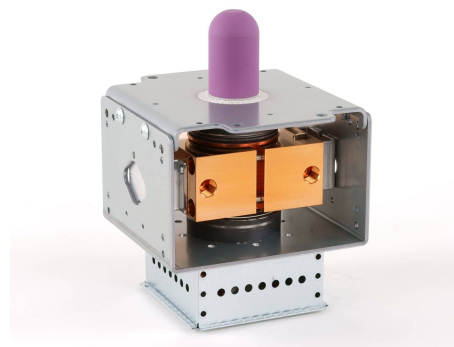

MAGNETRON - 1200387

Categories:

BILDERGALERIE

Tube Outline Dimensions (mm(inch))

Tube Outline Dimensions (mm(inch))

Tube Outline Dimensions (mm(inch))

ZUSÄTZLICHE INFORMATIONEN

Art	Magnetron
OEM	PM266E-B46MG
CW[W]	3000
Frequenz [MHz]	2455
ISM	S-
HV	180°
/	4x
HV /	0°
	Packaged magnet
	G1/8" Innengewinde
	Kein