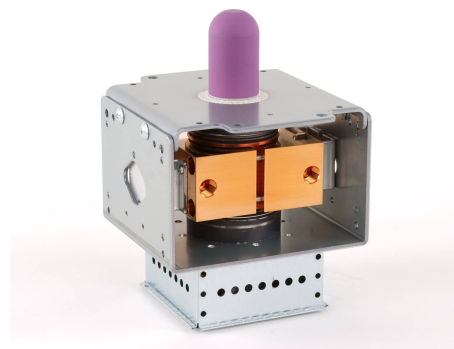

MAGNETRON - 1200387

Categories:

BILDERGALERIE

Tube Outline Dimensions (mm(inch))

Tube Outline Dimensions (mm(inch))

Tube Outline Dimensions (mm(inch))

ZUSÄTZLICHE INFORMATIONEN

Art	Magnetron
OEM	PM266E-B46MG
CW[W]	3000
Frequenz [MHz]	2455
ISM	S-
HV	180°
/	4x
HV /	0°
	Packaged magnet
	G1/8" Innengewinde
	Kein