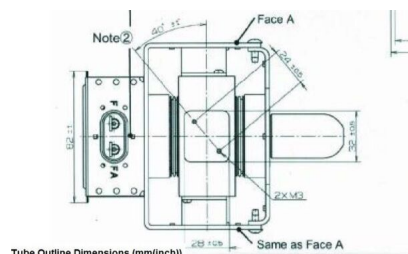

MAGNETRON - 1200387

Categories:

BILDERGALERIE

Tube Outline Dimensions (mm(inch))

Tube Outline Dimensions (mm(inch))

Tube Outline Dimensions (mm(inch))

ZUSÄTZLICHE INFORMATIONEN

Art	Magnetron
OEM	PM266E-B46MG
CW[W]	3000
Frequenz [MHz]	2455
ISM	S-
HV	180°
/	4x
HV /	0°
	Packaged magnet
	G1/8" Innengewinde
	Kein