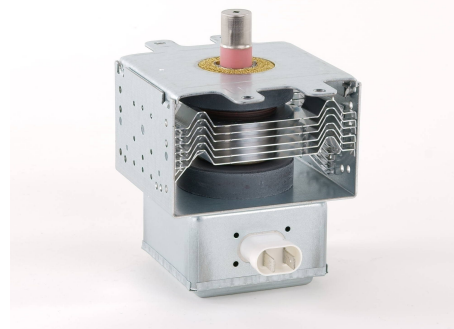

# MAGNETRON - 1200392

Categories:

## BILDERGALERIE

Tube Outline Dimensions (mm(inch))

Tube Outline Dimensions (mm(inch))