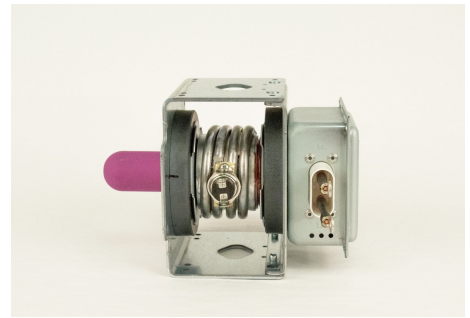

MAGNETRON - 910443-1

Categories:

ZUSÄTZLICHE INFORMATIONEN

Art	Magnetron
OEM	910443-1
CW[W]	1900
Frequenz [MHz]	2450
ISM	S-
HV	180°
/	4x
HV /	-
	Packaged magnet
	1/4" Swagelock
	70 °C (158 °F)
	ASTeX C12139-1
	Richardson NL10250-19
	GaSonics 73797-06
	ASTeX C12935, C13170