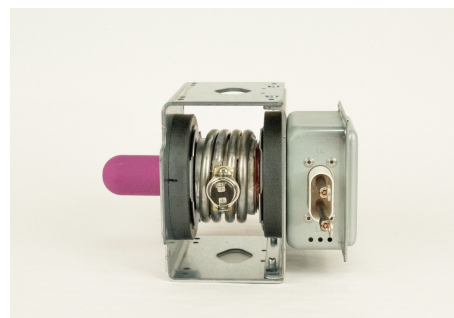

MAGNETRON - 910443-1

Categories:

ZUSÄTZLICHE INFORMATIONEN

Art	Magnetron
OEM	910443-1
CW[W]	1900
Frequenz [MHz]	2450
ISM	S-
HV	180°
/	4x
HV /	-
	Packaged magnet
	1/4" Swagelock
	70 °C (158 °F)
	ASTeX C12139-1
	Richardson NL10250-19
	GaSonics 73797-06
	ASTeX C12935, C13170