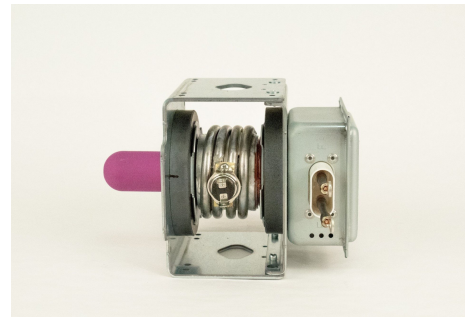

MAGNETRON - 910443

Categories:

ZUSÄTZLICHE INFORMATIONEN

Art	Magnetron
OEM	910443
CW[W]	1900
Frequenz [MHz]	2450
ISM	S-
HV	180°
/	4x
HV /	-
	Packaged magnet
	1/4" Pipe w/ compression
	70 °C (158 °F)
	ASTeX C12139
	Richardson NL10250-9
	ASTeX C12935, C13170