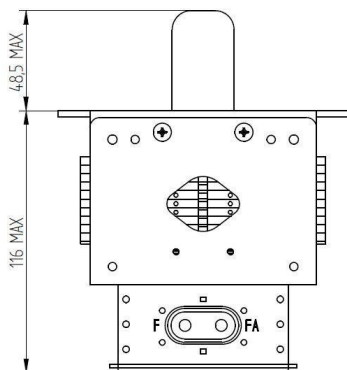

MAGNETRON - MB1567A-170AB

Categories:

BILDERGALERIE

Outline Dimensions (mm(inch))

Outline Dimensions (mm(inch))

Outline Dimensions (mm(inch))

ZUSÄTZLICHE INFORMATIONEN

Art	Magnetron
OEM	MB1567A-170AB
CW[W]	2000
Frequenz [MHz]	2450
ISM	S-
HV	90°
/	4x
HV /	0°
	Packaged magnet
	-
	-