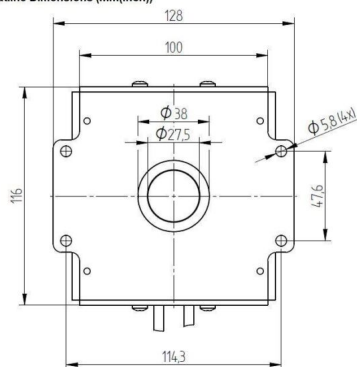

MAGNETRON - MB1567A-170AB

Categories:

BILDERGALERIE

Outline Dimensions (mm(inch))

Outline Dimensions (mm(inch))

Outline Dimensions (mm(inch))

ZUSÄTZLICHE INFORMATIONEN

Art	Magnetron
OEM	MB1567A-170AB
CW[W]	2000
Frequenz [MHz]	2450
ISM	S-
HV	90°
/	4x
HV /	0°
	Packaged magnet
	-
	-