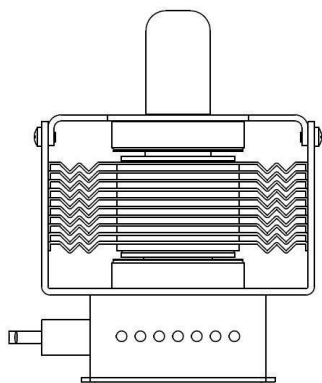

MAGNETRON - MB1567A-170AB

Categories:

BILDERGALERIE

Outline Dimensions (mm(inch))

Outline Dimensions (mm(inch))

Outline Dimensions (mm(inch))

ZUSÄTZLICHE INFORMATIONEN

Art	Magnetron
OEM	MB1567A-170AB
CW[W]	2000
Frequenz [MHz]	2450
ISM	S-
HV	90°
/	4x
HV /	0°
	Packaged magnet
	-
	-