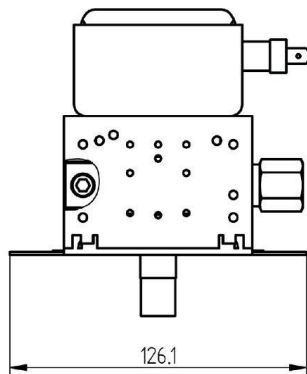

MAGNETRON - MB2340A-110GA

Categories:

Tube Outline Dimensions (mm(inch))

BILDERGALERIE

Tube Outline Dimensions (mm(inch))

ZUSÄTZLICHE INFORMATIONEN

Art	Magnetron
OEM	MB2340A-110GA
CW[W]	1000
Frequenz [MHz]	2450
ISM	S-
HV	0°
/	4x
HV /	0°
	Packaged magnet
	G1/4" Innengewinde
	-