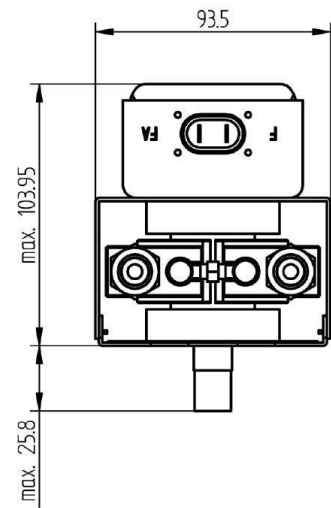

MAGNETRON - MB2340A-110GA

Categories:

Tube Outline Dimensions (mm(inch))

BILDERGALERIE

Tube Outline Dimensions (mm(inch))

ZUSÄTZLICHE INFORMATIONEN

Art	Magnetron
OEM	MB2340A-110GA
CW[W]	1000
Frequenz [MHz]	2450
ISM	S-
HV	0°
/	4x
HV /	0°
	Packaged magnet
	G1/4" Innengewinde
	-