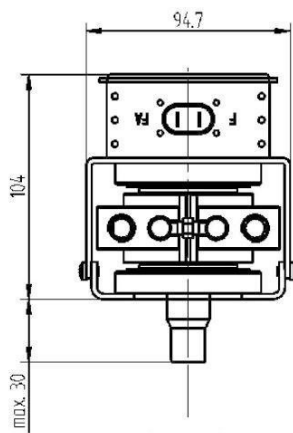

BILDERGALERIE

Tube Outline Dimensions (mm(inch))