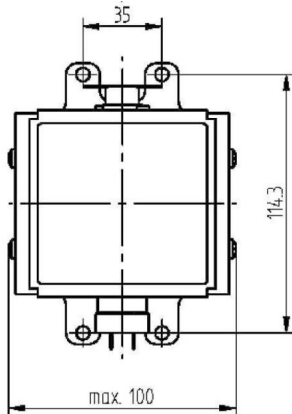

Tube Outline Dimensions (mm(inch))