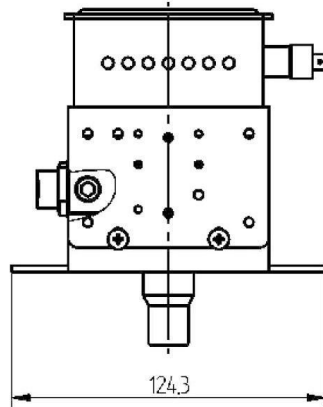

Tube Outline Dimensions (mm(inch))