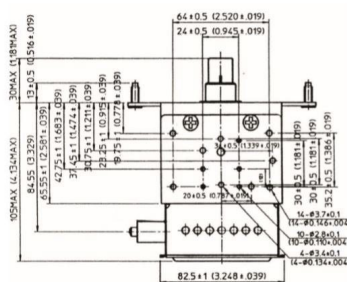

MAGNETRON - MB2422A-120DZ

Categories:

BILDERGALERIE

Tube Outline Dimensions (mm(Inch))

Tube Outline Dimensions (mm(Inch))

ZUSÄTZLICHE INFORMATIONEN

Art	Magnetron
OEM	MB2422A-120DZ
CW[W]	1250
Frequenz [MHz]	2450
ISM	S-
HV	180°
/	4x
HV /	0°
	Packaged magnet
	G1/4" Innengewinde
	50 °C (122 °F)