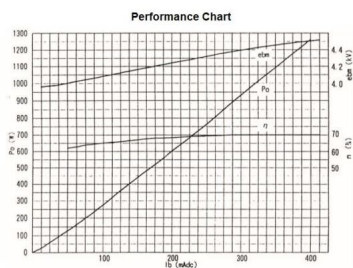

BILDERGALERIE

Tube Outline Dimensions (mm(Inch))