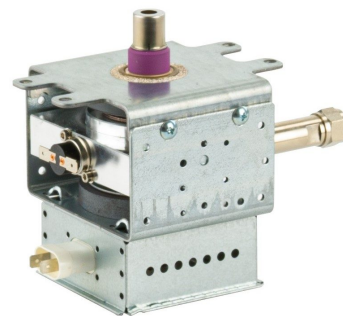

MAGNETRON - MB2422A-120DZ

Categories:

BILDERGALERIE

Tube Outline Dimensions (mm(Inch))

Tube Outline Dimensions (mm(Inch))

ZUSÄTZLICHE INFORMATIONEN

Art	Magnetron
OEM	MB2422A-120DZ
CW[W]	1250
Frequenz [MHz]	2450
ISM	S-
HV	180°
/	4x
HV /	0°
	Packaged magnet
	G1/4" Innengewinde
	50 °C (122 °F)