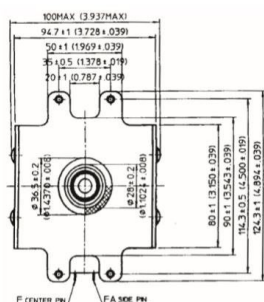

Tube Outline Dimensions (mm(Inch))