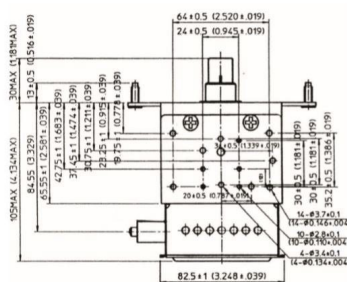

BILDERGALERIE

Tube Outline Dimensions (mm(Inch))