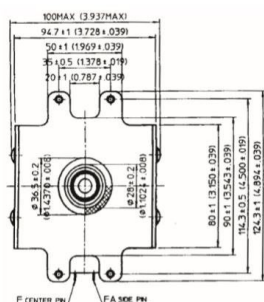

MAGNETRON - MB2422A-120DZ

Categories:

BILDERGALERIE

Tube Outline Dimensions (mm(Inch))

Tube Outline Dimensions (mm(Inch))

ZUSÄTZLICHE INFORMATIONEN

Art	Magnetron
OEM	MB2422A-120DZ
CW[W]	1250
Frequenz [MHz]	2450
ISM	S-
HV	180°
/	4x
HV /	0°
	Packaged magnet
	G1/4" Innengewinde
	50 °C (122 °F)