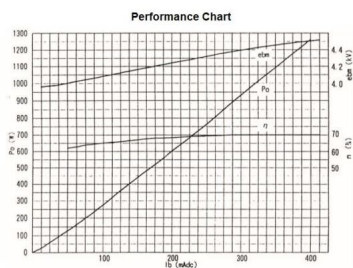

MAGNETRON - MB2422A-120DZ

Categories:

BILDERGALERIE

Tube Outline Dimensions (mm(Inch))

Tube Outline Dimensions (mm(Inch))

ZUSÄTZLICHE INFORMATIONEN

Art	Magnetron
OEM	MB2422A-120DZ
CW[W]	1250
Frequenz [MHz]	2450
ISM	S-
HV	180°
/	4x
HV /	0°
	Packaged magnet
	G1/4" Innengewinde
	50 °C (122 °F)