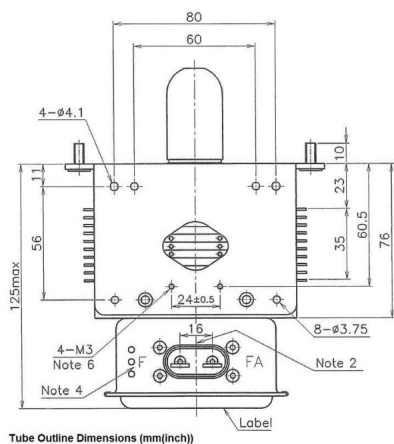

MAGNETRON - MB2532A-140ET

Categories:

Tube Outline Dimensions (mm(inch))

BILDERGALERIE

Tube Outline Dimensions (mm(inch))

Tube Outline Dimensions (mm(inch))

ZUSÄTZLICHE INFORMATIONEN

Art	Magnetron
OEM	
CW[W]	
Frequenz [MHz]	2455
ISM	S-
HV	90°
/	4x
HV /	90°
	Packaged magnet
	G3/8" Innengewinde
	-