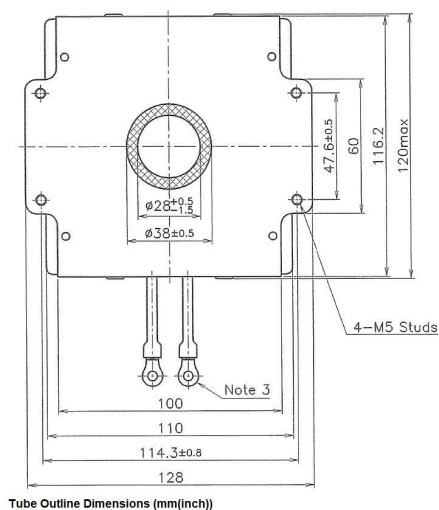

MAGNETRON - MB2532A-140ET

Categories:

Tube Outline Dimensions (mm(inch))

BILDERGALERIE

Tube Outline Dimensions (mm(inch))

Tube Outline Dimensions (mm(inch))

ZUSÄTZLICHE INFORMATIONEN

Art	Magnetron
OEM	
CW[W]	
Frequenz [MHz]	2455
ISM	S-
HV	90°
/	4x
HV /	90°
	Packaged magnet
	G3/8" Innengewinde
	-