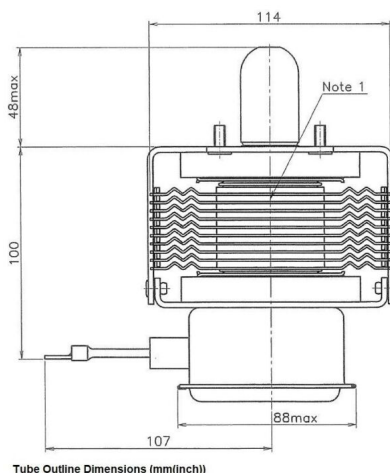

MAGNETRON - MB2532A-140ET

Categories:

Tube Outline Dimensions (mm(inch))

BILDERGALERIE

Tube Outline Dimensions (mm(inch))

Tube Outline Dimensions (mm(inch))

ZUSÄTZLICHE INFORMATIONEN

Art	Magnetron
OEM	
CW[W]	
Frequenz [MHz]	2455
ISM	S-
HV	90°
/	4x
HV /	90°
	Packaged magnet
	G3/8" Innengewinde
	-