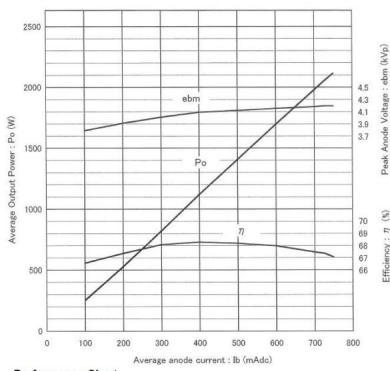

MAGNETRON - MB2533A-120CH

Categories:

BILDERGALERIE

Performance Chart

Tube Outline Dimensions (mm(inch))

Tube Outline Dimensions (mm(inch))

ZUSÄTZLICHE INFORMATIONEN

Art	Magnetron
OEM	MB2533A-120CH
CW[W]	2000
Frequenz [MHz]	
ISM	S-
HV	180°
/	4x
HV /	0°
	Packaged magnet
	G1/4" Innengewinde
	Kein