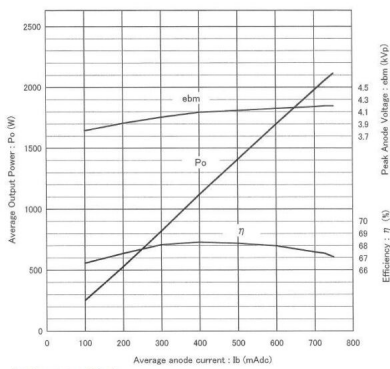

MAGNETRON - MB2533A-120CH

Categories:

BILDERGALERIE

Performance Chart

Tube Outline Dimensions (mm(inch))

Tube Outline Dimensions (mm(inch))

ZUSÄTZLICHE INFORMATIONEN

Art	Magnetron
OEM	MB2533A-120CH
CW[W]	2000
Frequenz [MHz]	
ISM	S-
HV	180°
/	4x
HV /	0°
	Packaged magnet
	G1/4" Innengewinde
	Kein