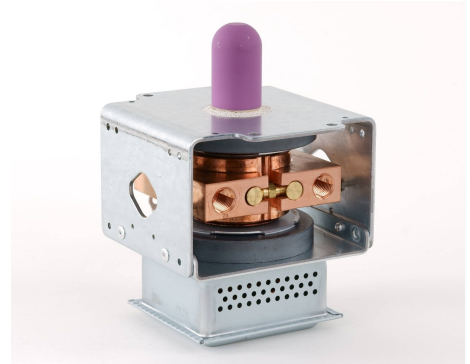

MAGNETRON - MB2533A-120CH

Categories:

BILDERGALERIE

Performance Chart

Tube Outline Dimensions (mm(inch))

Tube Outline Dimensions (mm(inch))

ZUSÄTZLICHE INFORMATIONEN

Art	Magnetron
OEM	MB2533A-120CH
CW[W]	2000
Frequenz [MHz]	
ISM	S-
HV	180°
/	4x
HV /	0°
	Packaged magnet
	G1/4" Innengewinde
	Kein