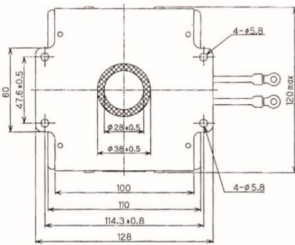

MAGNETRON - MB2533A-120CH

Categories:

BILDERGALERIE

Performance Chart

Tube Outline Dimensions (mm(inch))

Tube Outline Dimensions (mm(inch))

ZUSÄTZLICHE INFORMATIONEN

Art	Magnetron
OEM	MB2533A-120CH
CW[W]	2000
Frequenz [MHz]	
ISM	S-
HV	180°
/	4x
HV /	0°
	Packaged magnet
	G1/4" Innengewinde
	Kein