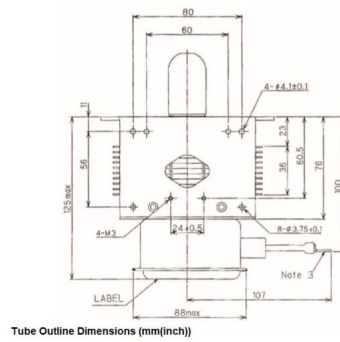

MAGNETRON - MB2533A-120CH

Categories:

BILDERGALERIE

Performance Chart

Tube Outline Dimensions (mm(inch))

Tube Outline Dimensions (mm(inch))

ZUSÄTZLICHE INFORMATIONEN

Art	Magnetron
OEM	MB2533A-120CH
CW[W]	2000
Frequenz [MHz]	
ISM	S-
HV	180°
/	4x
HV /	0°
	Packaged magnet
	G1/4" Innengewinde
	Kein