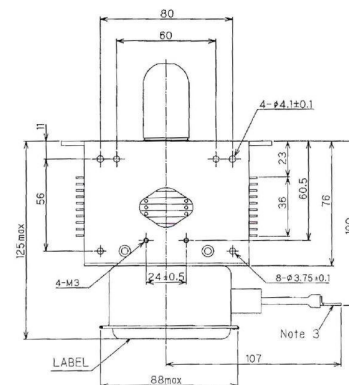

MAGNETRON - MB2533A-120CL

Categories:

Tube Outline Dimensions (mm(inch))

BILDERGALERIE

Tube Outline Dimensions (mm(inch))

ZUSÄTZLICHE INFORMATIONEN

Art	Magnetron
OEM	MB2533A -120CL
CW[W]	2000
Frequenz [MHz]	2450
ISM	S-
HV	180°
/	4x
HV /	0°
	Packaged magnet
	Schlauchtülle Ø9 mm
	-