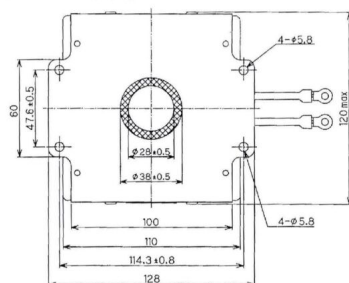

MAGNETRON - MB2533A-120CL

Categories:

Tube Outline Dimensions (mm(inch))

BILDERGALERIE

Tube Outline Dimensions (mm(inch))

ZUSÄTZLICHE INFORMATIONEN

Art	Magnetron
OEM	MB2533A -120CL
CW[W]	2000
Frequenz [MHz]	2450
ISM	S-
HV	180°
/	4x
HV /	0°
	Packaged magnet
	Schlauchtülle Ø9 mm
	-