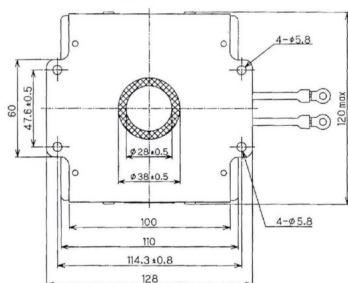

MAGNETRON - MB2533A-120CL

Categories:

Tube Outline Dimensions (mm(inch))

BILDERGALERIE

Tube Outline Dimensions (mm(inch))

ZUSÄTZLICHE INFORMATIONEN

Art	Magnetron
OEM	MB2533A -120CL
CW[W]	2000
Frequenz [MHz]	2450
ISM	S-
HV	180°
/	4x
HV /	0°
	Packaged magnet
	Schlauchtülle Ø9 mm
	-