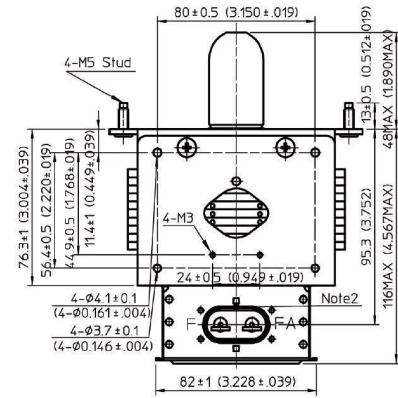

MAGNETRON - MB2567A-140CK

Categories:

Tube Outline Dimensions (mm(Inch))

BILDERGALERIE

Tube Outline Dimensions (mm(Inch))

ZUSÄTZLICHE INFORMATIONEN

Art	Magnetron
OEM	MB2567A-140CK
CW[W]	2000
Frequenz [MHz]	2450
ISM	S-
HV	90°
/	4x
HV /	90°
	Packaged magnet
	Schlauchtülle Ø9 mm
	-