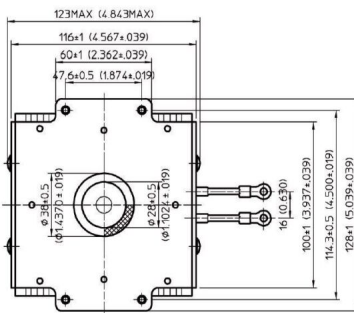

MAGNETRON - MB2567A-140CK

Categories:

Tube Outline Dimensions (mm(Inch))

BILDERGALERIE

Tube Outline Dimensions (mm(Inch))

ZUSÄTZLICHE INFORMATIONEN

Art	Magnetron
OEM	MB2567A-140CK
CW[W]	2000
Frequenz [MHz]	2450
ISM	S-
HV	90°
/	4x
HV /	90°
	Packaged magnet
	Schlauchtülle Ø9 mm
	-