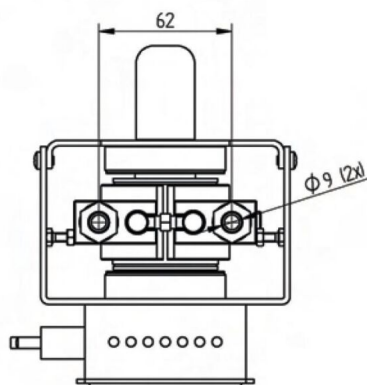

Tube Outline Dimensions (mm(inch))