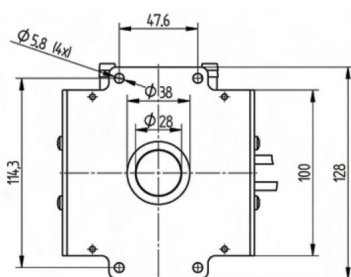

BILDERGALERIE

Tube Outline Dimensions (mm(Inch))