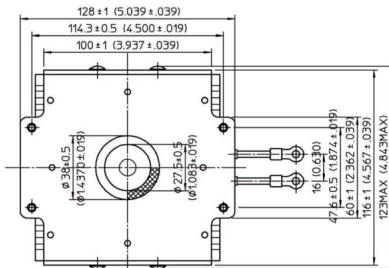

MAGNETRON - MB2568A-110CK

Categories:

Tube Outline Dimensions (mm(inch))

BILDERGALERIE

Tube Outline Dimensions (mm(inch))

ZUSÄTZLICHE INFORMATIONEN

Art	Magnetron
OEM	MB2568A -110CK
CW[W]	2000
Frequenz [MHz]	2450
ISM	S-
HV	0°
/	4x
HV /	0°
	Packaged magnet
	Schlauchtülle Ø9 mm
	-
	NL10250-7A IL