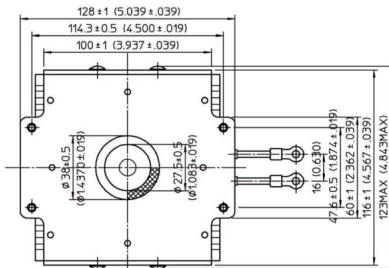

MAGNETRON - MB2568A-110CK

Categories:

Tube Outline Dimensions (mm)(inch)

BILDERGALERIE

Tube Outline Dimensions (mm)(inch)

ZUSÄTZLICHE INFORMATIONEN

Art	Magnetron
OEM	MB2568A -110CK
CW[W]	2000
Frequenz [MHz]	2450
ISM	S-
HV	0°
/	4x
HV /	0°
	Packaged magnet
	Schlauchtülle Ø9 mm
	-
	NL10250-7A IL