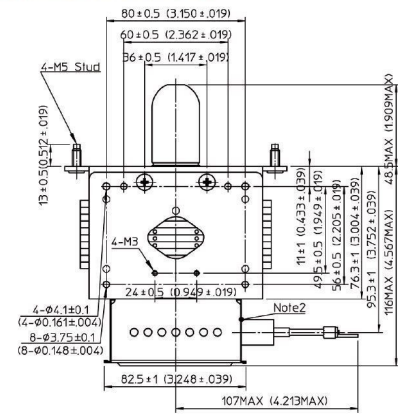

MAGNETRON - MB2568A-110CK

Categories:

Tube Outline Dimensions (mm)(inch)

BILDERGALERIE

Tube Outline Dimensions (mm)(inch)

ZUSÄTZLICHE INFORMATIONEN

Art	Magnetron
OEM	MB2568A -110CK
CW[W]	2000
Frequenz [MHz]	2450
ISM	S-
HV	0°
/	4x
HV /	0°
	Packaged magnet
	Schlauchtülle Ø9 mm
	-
	NL10250-7A IL