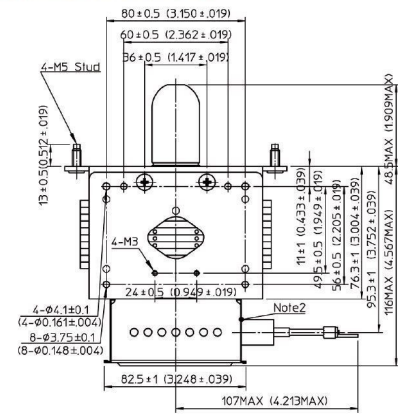

MAGNETRON - MB2568A-110CK

Categories:

Tube Outline Dimensions (mm(inch))

BILDERGALERIE

Tube Outline Dimensions (mm(inch))

ZUSÄTZLICHE INFORMATIONEN

Art	Magnetron
OEM	MB2568A -110CK
CW[W]	2000
Frequenz [MHz]	2450
ISM	S-
HV	0°
/	4x
HV /	0°
	Packaged magnet
	Schlauchtülle Ø9 mm
	-
	NL10250-7A IL