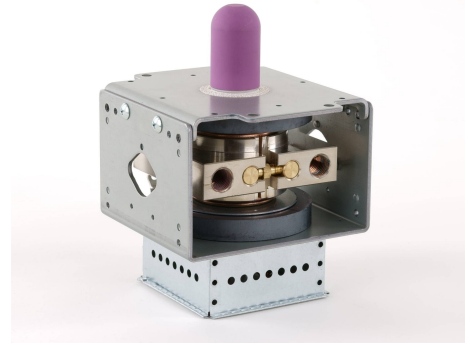

MAGNETRON - MB2568A-120CC

Categories:

BILDERGALERIE

Tube Outline Dimensions (mm(Inch))

Tube Outline Dimensions (mm(Inch))

ZUSÄTZLICHE INFORMATIONEN

Art	Magnetron
OEM	MB2568A-120CC
CW[W]	2000
Frequenz [MHz]	2450
ISM	S-
HV	180°
/	4x
HV /	0°
	Packaged magnet
	G1/4" Innengewinde
	-