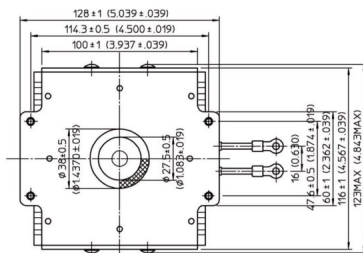

MAGNETRON - MB2568A-120CC

Categories:

BILDERGALERIE

Tube Outline Dimensions (mm(Inch))

Tube Outline Dimensions (mm(Inch))

ZUSÄTZLICHE INFORMATIONEN

Art	Magnetron
OEM	MB2568A-120CC
CW[W]	2000
Frequenz [MHz]	2450
ISM	S-
HV	180°
/	4x
HV /	0°
	Packaged magnet
	G1/4" Innengewinde
	-