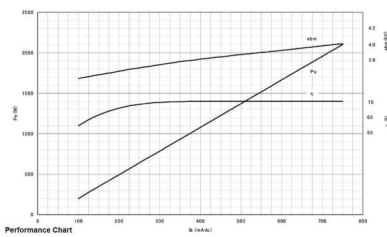

MAGNETRON - MB2568A-120CC

Categories:

BILDERGALERIE

Tube Outline Dimensions (mm(Inch))

Tube Outline Dimensions (mm(Inch))

ZUSÄTZLICHE INFORMATIONEN

Art	Magnetron
OEM	MB2568A-120CC
CW[W]	2000
Frequenz [MHz]	2450
ISM	S-
HV	180°
/	4x
HV /	0°
	Packaged magnet
	G1/4" Innengewinde
	-