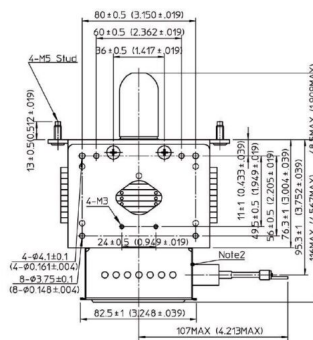

MAGNETRON - MB2568A-120CC

Categories:

BILDERGALERIE

Tube Outline Dimensions (mm(Inch))

Tube Outline Dimensions (mm(Inch))

ZUSÄTZLICHE INFORMATIONEN

Art	Magnetron
OEM	MB2568A-120CC
CW[W]	2000
Frequenz [MHz]	2450
ISM	S-
HV	180°
/	4x
HV /	0°
	Packaged magnet
	G1/4" Innengewinde
	-