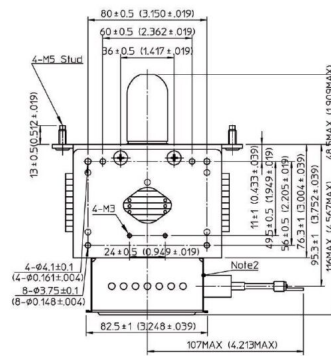

MAGNETRON - MB2568A-120CH

Categories:

BILDERGALERIE

Tube Outline Dimensions (mm[inch])

Tube Outline Dimensions (mm[inch])

ZUSÄTZLICHE INFORMATIONEN

| | |
|-----------------------|--------------------|
| Art | Magnetron |
| OEM | MB2568A-120CH |
| CW[W] | 2000 |
| Frequenz [MHz] | 2450 |
| ISM | S- |
| HV | 180° |
| / | 4x |
| HV / | 0° |
| | Packaged magnet |
| | G1/4" Innengewinde |
| | - |