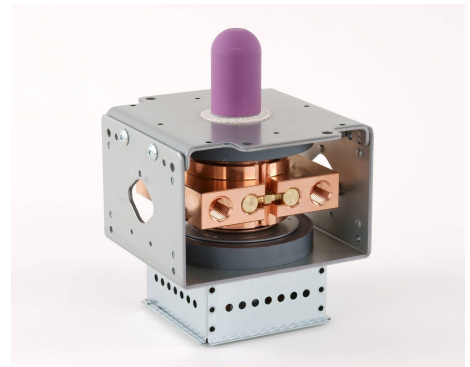

MAGNETRON - MB2568A-120CH

Categories:

BILDERGALERIE

Tube Outline Dimensions (mm[inch])

Tube Outline Dimensions (mm[inch])

ZUSÄTZLICHE INFORMATIONEN

| | |
|-----------------------|--------------------|
| Art | Magnetron |
| OEM | MB2568A-120CH |
| CW[W] | 2000 |
| Frequenz [MHz] | 2450 |
| ISM | S- |
| HV | 180° |
| / | 4x |
| HV / | 0° |
| | Packaged magnet |
| | G1/4" Innengewinde |
| | - |