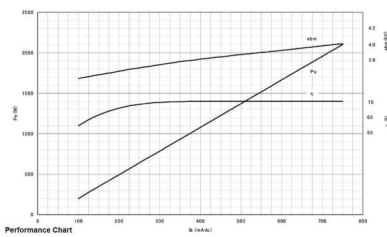

MAGNETRON - MB2568A-120CH

Categories:

BILDERGALERIE

Tube Outline Dimensions (mm[inch])

Tube Outline Dimensions (mm[inch])

ZUSÄTZLICHE INFORMATIONEN

| | |
|-----------------------|--------------------|
| Art | Magnetron |
| OEM | MB2568A-120CH |
| CW[W] | 2000 |
| Frequenz [MHz] | 2450 |
| ISM | S- |
| HV | 180° |
| / | 4x |
| HV / | 0° |
| | Packaged magnet |
| | G1/4" Innengewinde |
| | - |