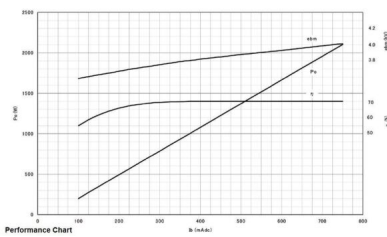

## BILDERGALERIE

Tube Outline Dimensions (mm(inch))

Tube Outline Dimensions (mm(inch))