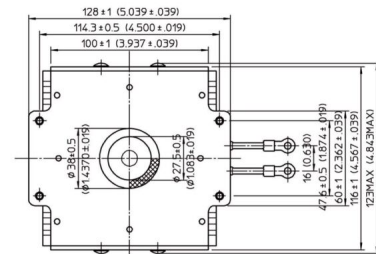

MAGNETRON - MB2568A-120CH

Categories:

BILDERGALERIE

Tube Outline Dimensions (mm[inch])

Tube Outline Dimensions (mm[inch])

ZUSÄTZLICHE INFORMATIONEN

| | |
|-----------------------|--------------------|
| Art | Magnetron |
| OEM | MB2568A-120CH |
| CW[W] | 2000 |
| Frequenz [MHz] | 2450 |
| ISM | S- |
| HV | 180° |
| / | 4x |
| HV / | 0° |
| | Packaged magnet |
| | G1/4" Innengewinde |
| | - |